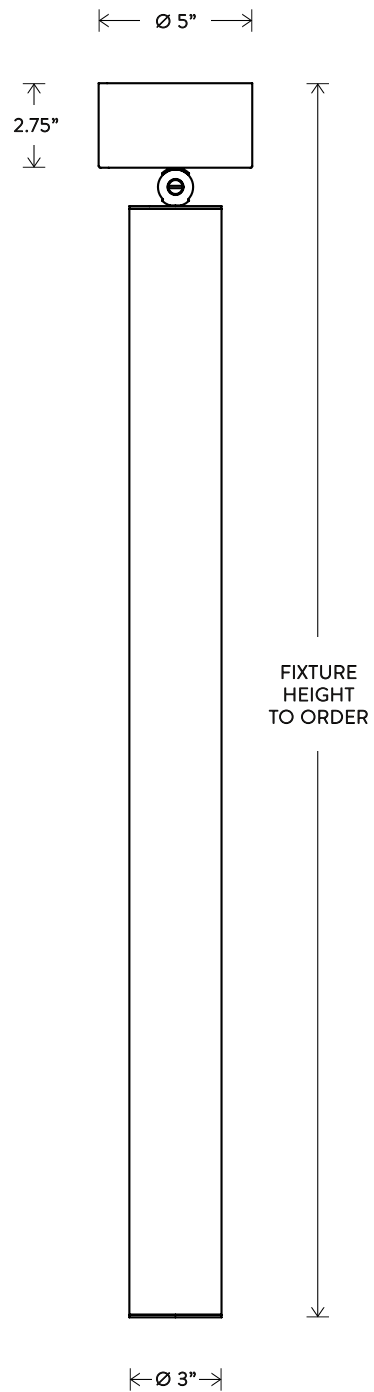

CYLINDER® DOWNLIGHT

THE CYLINDER SERIES IS A SYSTEM OF FIXTURES THAT ELEVATE THE EXPERIENCE OF FUNCTIONAL LIGHTING. A WEIGHTY BRASS CANOPY AND ADJUSTABLE PIVOTING HEAD CAST LIGHT DOWNWARD.

A P P A R A T U S

CYLINDER®

DOWNLIGHT

DIMENSIONS: 10" H, Ø 5"
APPROXIMATE WEIGHT: 5 LBS

120 V LAMPING:
1 DIMMABLE LED PAR20 BULB 7W EACH
7W 2700K BULB INCLUDED

240V LAMPING:
1 DIMMABLE LED PAR20 BULB 5W EACH
5W 2700K BULB INCLUDED

A P P A R A T U S

CYLINDER®

PENDANT

DIMENSIONS: Ø 5"
HEIGHT TO ORDER
INCLUDES UP TO 60"
MINIMUM HEIGHT 12"
MAXIMUM HEIGHT 72"
APPROXIMATE WEIGHT: 10 LBS

120 V LAMPING:
1 DIMMABLE LED PAR20 BULB 7W EACH
7W 2700K BULB INCLUDED