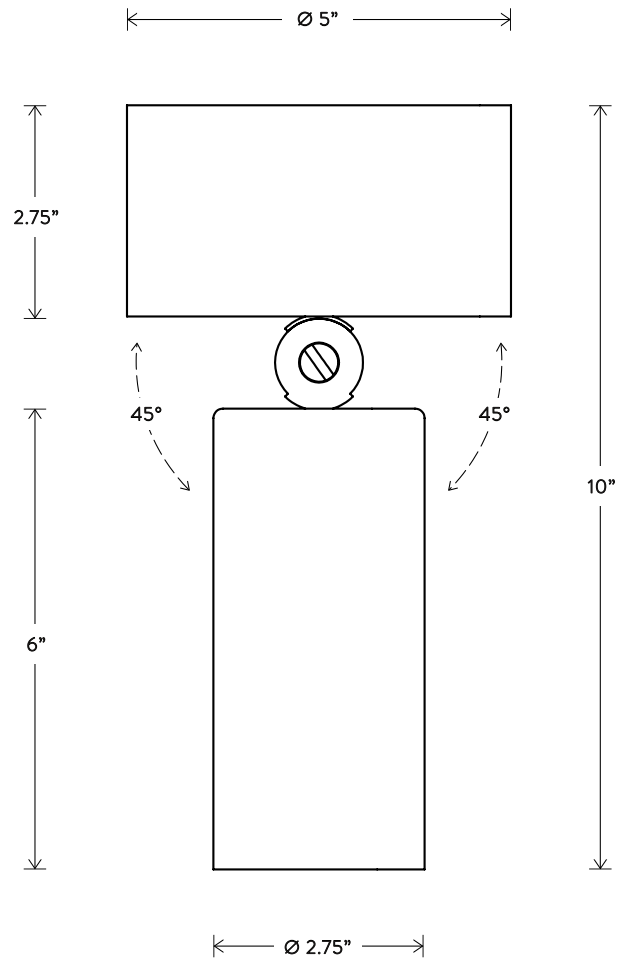

CYLINDER®

DOWNLIGHT

DIMENSIONS: 10" H, Ø 5"
APPROXIMATE WEIGHT: 5 LBS

120 V LAMPING:
1 DIMMABLE LED PAR20 BULB 7W EACH
7W 2700K BULB INCLUDED

240V LAMPING:
1 DIMMABLE LED PAR20 BULB 5W EACH
5W 2700K BULB INCLUDED

UL / CE APPROVED
VOLTAGE: 120-240

A P P A R A T U S