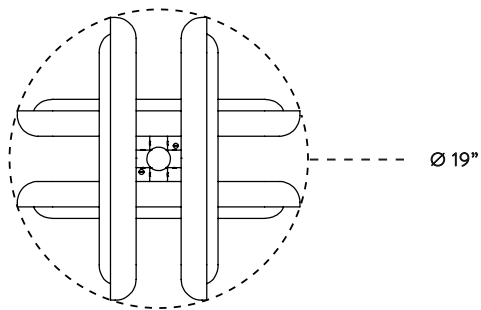

CIRCUIT™ 6

STACKED

DIMENSIONS: Ø 19
HEIGHT TO ORDER
MINIMUM HEIGHT 32"
INCLUDES UP TO 60"
APPROXIMATE WEIGHT: 45 LBS

LAMPING: 6 16W DIMMABLE LED MODULES
1700 LUMENS EACH, 2700K COLOR TEMPERATURE
LED ONBOARD DRIVER
BULB LIFE: 50,000 HOURS

UL / CE APPROVED
VOLTAGE: 120-240

A P P A R A T U S