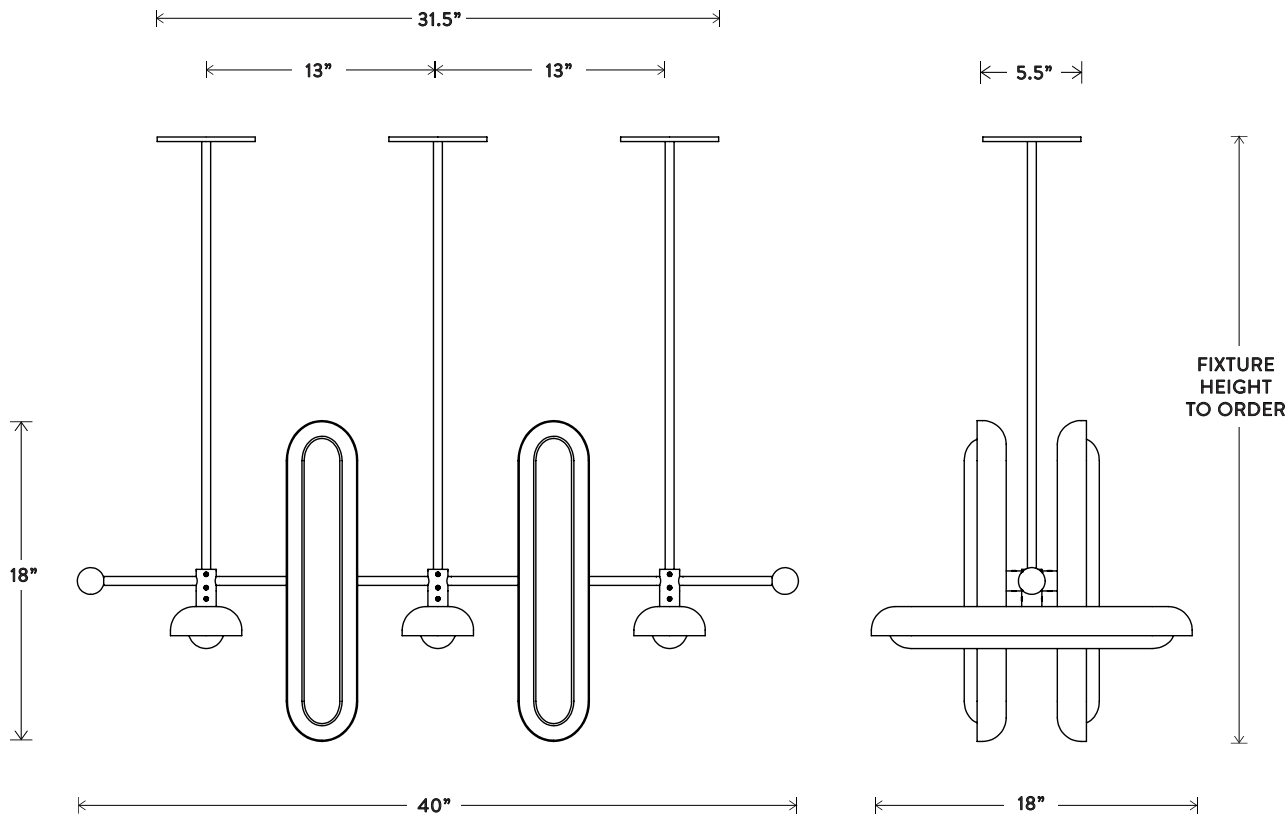

CIRCUIT™ 7

ALTERNATING

DIMENSIONS: 40" W, 18" D

HEIGHT TO ORDER

MINIMUM HEIGHT 24"

INCLUDES UP TO 60"

APPROXIMATE WEIGHT: 55 LBS

LAMPING: 7 16W DIMMABLE LED MODULES
1700 LUMENS EACH, 2700K COLOR TEMPERATURE
LED ONBOARD DRIVER
BULB LIFE: 50,000 HOURS

UL / CE APPROVED

VOLTAGE: 120-240

A P P A R A T U S