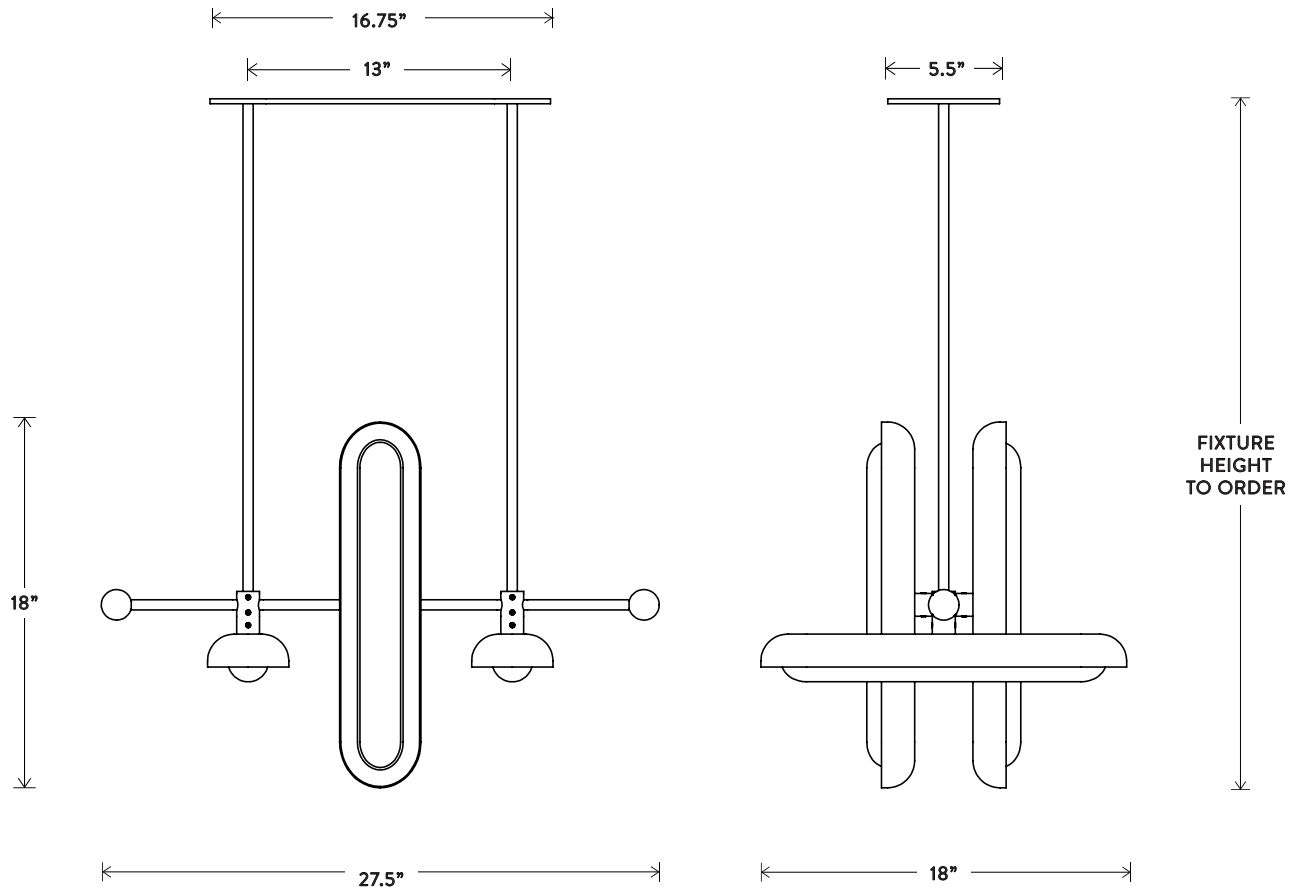

CIRCUIT™ 4

ALTERNATING

DIMENSIONS: 27.5" W, 18" D

HEIGHT TO ORDER

MINIMUM HEIGHT 24"

INCLUDES UP TO 60"

APPROXIMATE WEIGHT: 30 LBS

LAMPING: 4 16W DIMMABLE LED MODULES

1700 LUMENS EACH, 2700K COLOR TEMPERATURE

LED ONBOARD DRIVER

BULB LIFE: 50,000 HOURS

UL / CE APPROVED

VOLTAGE: 120-240

A P P A R A T U S