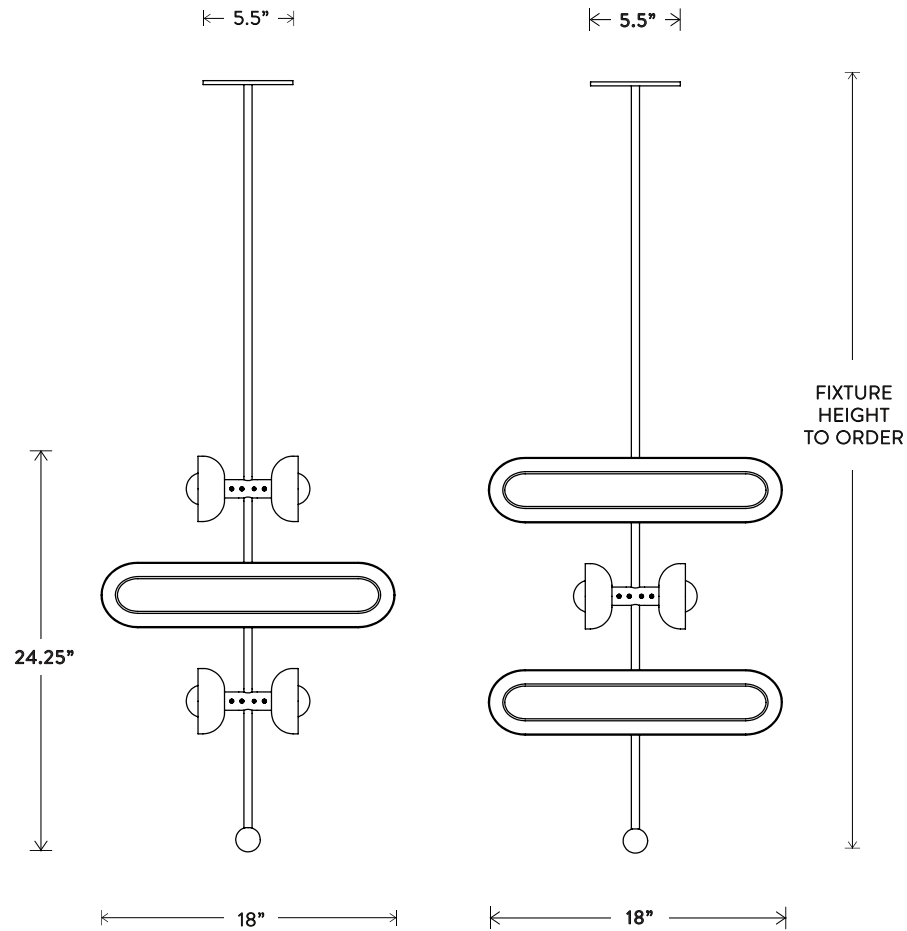

CIRCUIT™ 6 STACKED

THE CIRCUIT SERIES CREATES RHYTHM WITH THE REPETITION OF PURE SHAPES. A GLOWING GLASS CAPSULE NESTS IN A BRASS SHADE, BECOMING A CONTAINED FORM THAT MULTIPLIES TO CONSTRUCT LARGER FIXTURES.

A P P A R A T U S

CIRCUIT™ 6

STACKED

DIMENSIONS: Ø 19
HEIGHT TO ORDER
MINIMUM HEIGHT 32"
INCLUDES UP TO 60"
APPROXIMATE WEIGHT: 45 LBS

LAMPING: 6 16W DIMMABLE LED MODULES
1700 LUMENS EACH, 2700K COLOR TEMPERATURE
LED ONBOARD DRIVER
BULB LIFE: 50,000 HOURS

A P P A R A T U S

CIRCUIT™ 4

ALTERNATING

DIMENSIONS: 27.5" W, 18" D

HEIGHT TO ORDER

MINIMUM HEIGHT 24"

INCLUDES UP TO 60"

APPROXIMATE WEIGHT: 30 LBS

A P P A R A T U S

CIRCUIT™ 7

ALTERNATING

DIMENSIONS: 40" W, 18" D

HEIGHT TO ORDER

MINIMUM HEIGHT 24"

INCLUDES UP TO 60"

APPROXIMATE WEIGHT: 55 LBS