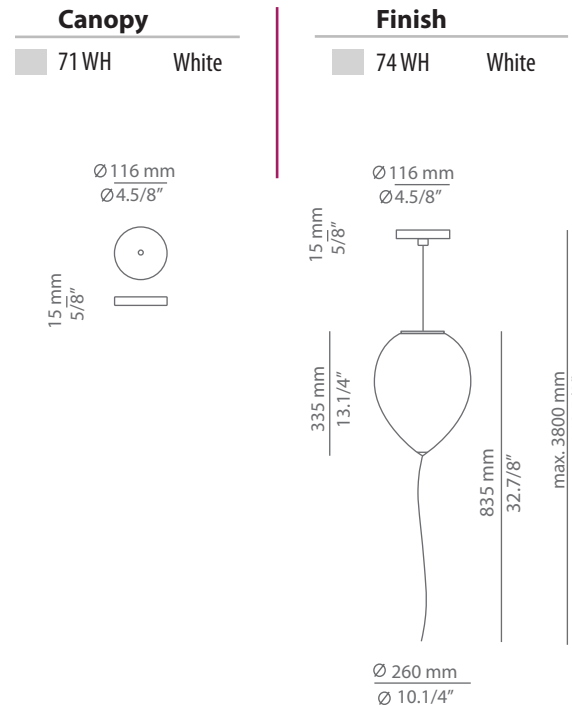

BALLOON T-3055

suspension lamp

Date	Type
Project	
Location	
Model #	Quantity
Specifier	

Description

Ceiling lamp providing direct and indirect light.
Shades is made of satinated translucent polyethylene.

Pictures above might not show the specified dimensions or material. They are for illustration purposes only.

estiluz@estiluz.com
www.estiluz.com

BALLOON T-3055S / T-3055R

suspension lamp

Date	Type
Project	
Location	
Model #	Quantity
Specifier	

Ordering information

Code	Lamp
■ T-3055S	■ LED or Fluor. up to 20W E27 / 230V (not included) Dimmable when using dim. lamps

Product includes

Code	Description
■ 113416710	■ 1 Canopy for 1 single pendant
■ T-3055C	■ 1 Balloon pendant

Code	Lamp
■ T-3055R	■ LED or Fluor. up to 20W E27 / 230V (not included) Dimmable when using dim. lamps

Product includes

Code	Description
■ 113302710	■ 1 Cable entry disk false ceiling
■ T-3055C	■ 1 Balloon pendant

BALLOON T-3055C

suspension lamp

Date	Type
Project	
Location	
Model #	Quantity
Specifier	

Many possible configurations with T-3055C