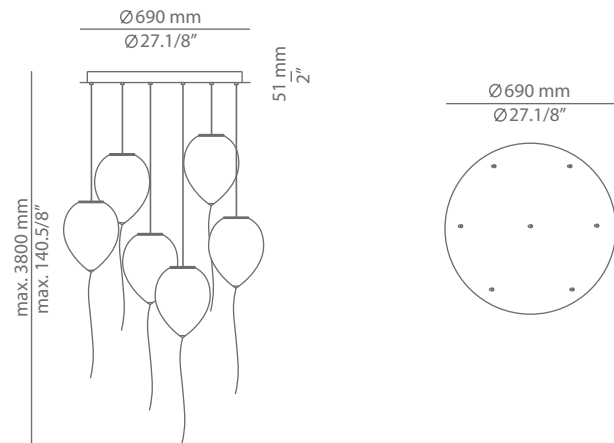

BALLOON T-3055

suspension lamp

Date	Type
Project	
Location	
Model #	Quantity
Specifier	

Description

Ceiling lamp providing direct and indirect light.
Shades is made of satinated translucent polyethylene.

Pictures above might not show the specified dimensions or material. They are for illustration purposes only.

Product includes

Code	Description
■ 113416710	■ 1 Canopy for 1 single pendant
■ T-3055C	■ 1 Balloon pendant

Code	Lamp
■ T-3055R	■ LED or Fluor. up to 20W E27 / 230V (not included) Dimmable when using dim. lamps

Product includes

Code	Description
■ 113302710	■ 1 Cable entry disk false ceiling
■ T-3055C	■ 1 Balloon pendant

BALLOON T-3055C

suspension lamp

Date	Type
Project	
Location	
Model #	Quantity
Specifier	

Many possible configurations with T-3055C

Code	Composition includes						
R70.6 balloon	<ul style="list-style-type: none"> 1 round canopy 113415XX4 6 units of T-3055C Add up to 1 additional Balloon 						
	<table border="0"> <tr> <td>Canopy</td> <td>Finish</td> </tr> <tr> <td>26 BLK Black</td> <td>74 WH White</td> </tr> <tr> <td>71 WH White</td> <td></td> </tr> </table>	Canopy	Finish	26 BLK Black	74 WH White	71 WH White	
Canopy	Finish						
26 BLK Black	74 WH White						
71 WH White							