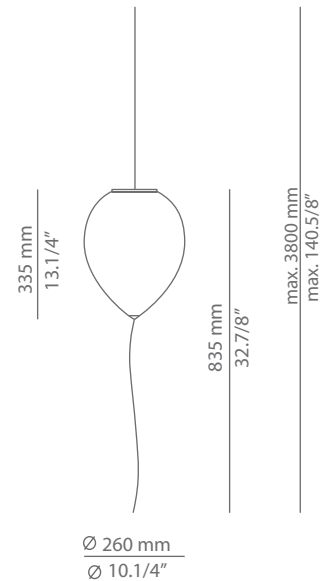

BALLOON T-3055

suspension lamp

Date	Type
Project	
Location	
Model #	Quantity
Specifier	

Description

Ceiling lamp providing direct and indirect light.
Shades is made of satinated translucent polyethylene.

Pictures above might not show the specified dimensions or material. They are for illustration purposes only.

Ordering information

Product Code	Lamp	Finish
T-3055C	LED or Fluor. up to 20W E27 / 230V (not included) Dimmable when using dim. lamps	74 WH White

SPECIAL REQUIREMENTS

Custom finishes and versions

Alternate lamping and sizes available for projects.

estiluz@estiluz.com
www.estiluz.com

BALLOON T-3055S / T-3055R

suspension lamp

Date	Type
Project	
Location	
Model #	Quantity
Specifier	

Ordering information

Code	Lamp
■ T-3055S	■ LED or Fluor. up to 20W E27 / 230V (not included) Dimmable when using dim. lamps

Product includes

Code	Description
■ 113416710	■ 1 Canopy for 1 single pendant
■ T-3055C	■ 1 Balloon pendant

Code	Lamp
■ T-3055R	■ LED or Fluor. up to 20W E27 / 230V (not included) Dimmable when using dim. lamps