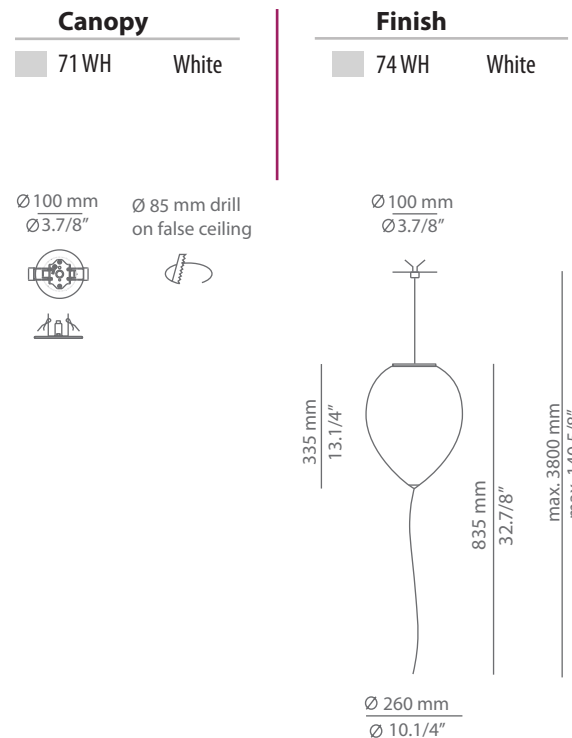

BALLOON T-3055

suspension lamp

Date	Type
Project	
Location	
Model #	Quantity
Specifier	

Description

Ceiling lamp providing direct and indirect light.
Shades is made of satinated translucent polyethylene.

Pictures above might not show the specified dimensions or material. They are for illustration purposes only.

estiluz@estiluz.com
www.estiluz.com

BALLOON T-3055S / T-3055R

suspension lamp

Date	Type
Project	
Location	
Model #	Quantity
Specifier	

Ordering information

Code	Lamp
■ T-3055S	■ LED or Fluor. up to 20W E27 / 230V (not included) Dimmable when using dim. lamps

Product includes

Code	Description
■ 113416710	■ 1 Canopy for 1 single pendant
■ T-3055C	■ 1 Balloon pendant

Code	Lamp
■ T-3055R	■ LED or Fluor. up to 20W E27 / 230V (not included) Dimmable when using dim. lamps

Product includes

Code	Description
■ 113302710	■ 1 Cable entry disk false ceiling
■ T-3055C	■ 1 Balloon pendant

BALLOON T-3055C

suspension lamp

Date	Type
Project	
Location	
Model #	Quantity
Specifier	

Many possible configurations with T-3055C