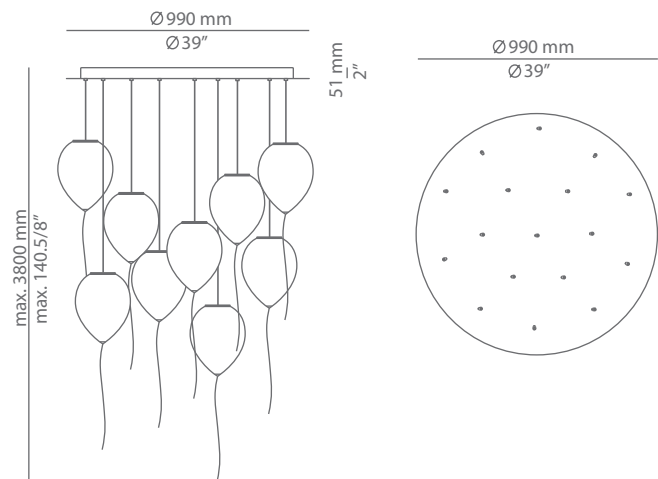

Code	Composition includes
R100.9 balloon	1 round canopy 113415XX5 9 units of T-3055C - Add up to 8 additional Balloon
	<table border="0"> <tr> <td>Canopy</td> <td>Finish</td> </tr> <tr> <td>26 BLK Black</td> <td>74 WH White</td> </tr> <tr> <td>71 WH White</td> <td></td> </tr> </table>