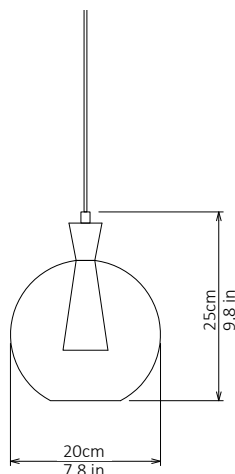

Driver

None required.