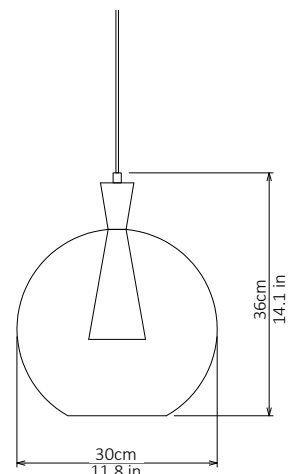

Driver

None required.