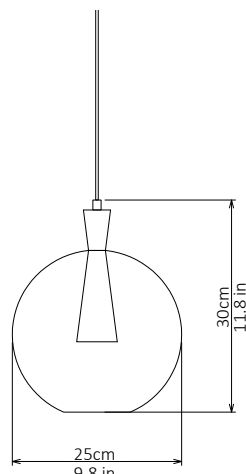

Driver

None required.