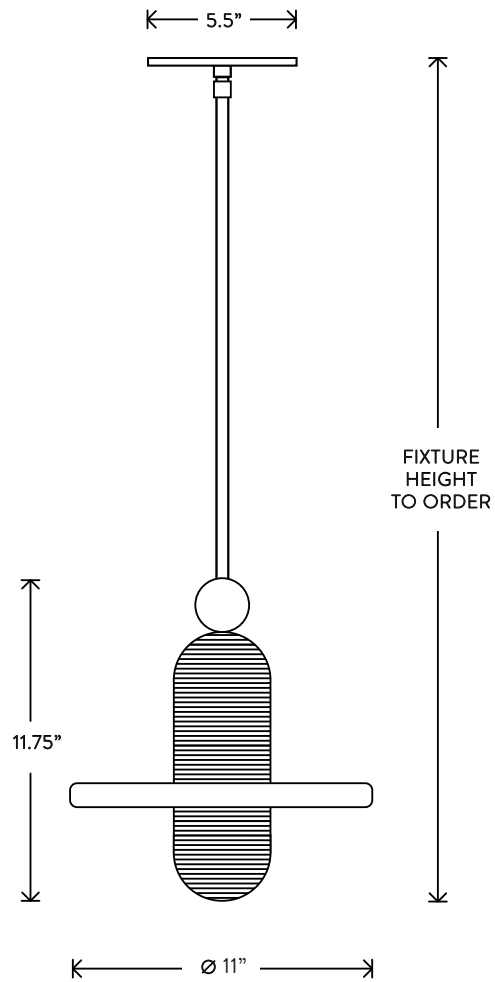

MEDIAN®

MONO

DIMENSIONS: Ø 11"
HEIGHT TO ORDER
MINIMUM HEIGHT 16"
INCLUDES UP TO 60"
APPROXIMATE WEIGHT: 15 LBS

LAMPING: 8W DIMMABLE LED MODULE 800
LUMENS, 2500K COLOR TEMPERATURE LED
ONBOARD DRIVER
LED LIFE: 50,000 HOURS

UL / CE APPROVED
VOLTAGE: 120-240

A P P A R A T U S