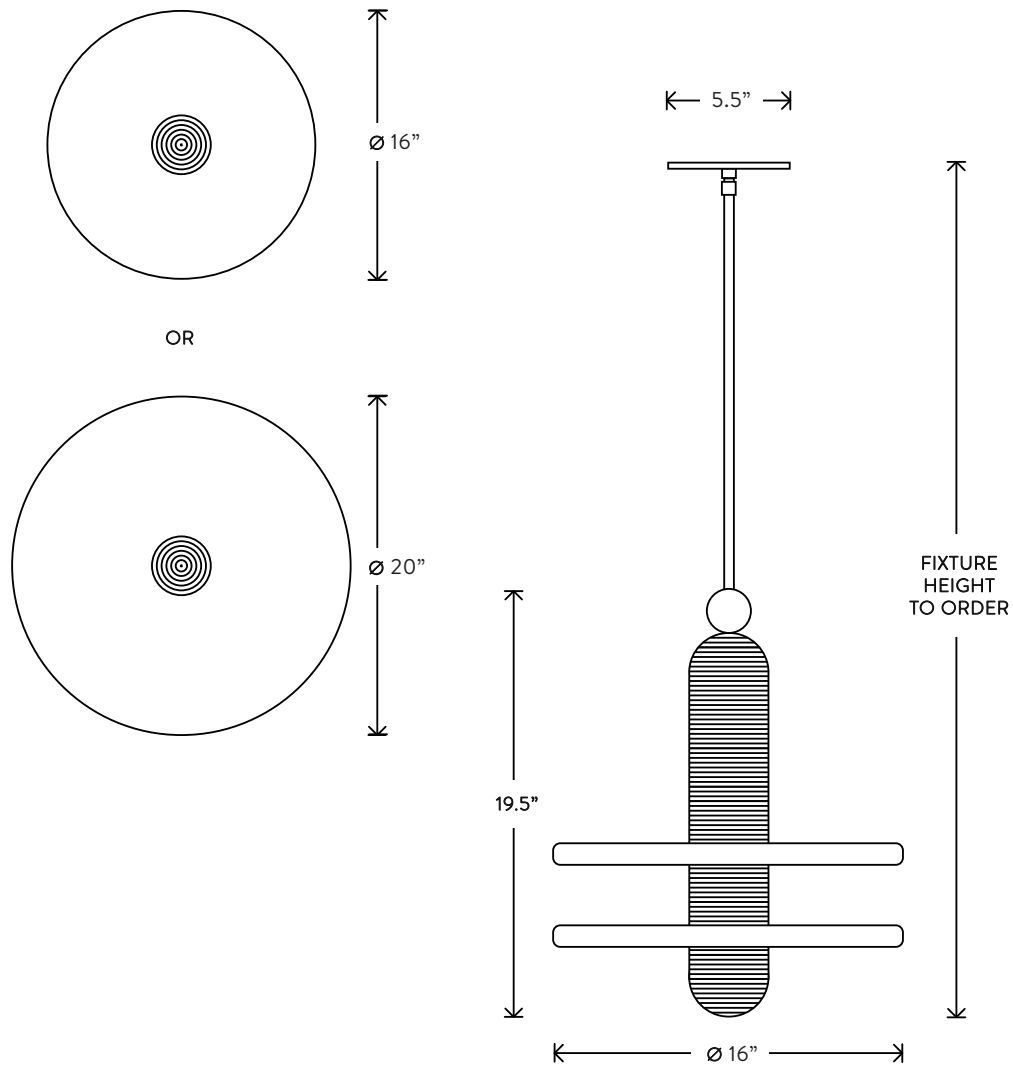

# MEDIAN®

1 PENDANT

DIMENSIONS: Ø 16" OR Ø 20"

HEIGHT TO ORDER

MINIMUM HEIGHT 28"

INCLUDES UP TO 60"

APPROXIMATE WEIGHT:

65 LBS / 16" DIAMETER

70 LBS / 20" DIAMETER

LAMPING: 2 8W DIMMABLE LED MODULE

800 LUMENS EACH, 2500K COLOR TEMPERATURE

LED ONBOARD DRIVER

LED LIFE: 50,000 HOURS

UL / CE APPROVED

VOLTAGE: 120-240

A P P A R A T U S

# MEDIAN®

MONO

DIMENSIONS: Ø 11"  
HEIGHT TO ORDER  
MINIMUM HEIGHT 16"  
INCLUDES UP TO 60"  
APPROXIMATE WEIGHT: 15 LBS

LAMPING: 8W DIMMABLE LED MODULE 800  
LUMENS, 2500K COLOR TEMPERATURE LED  
ONBOARD DRIVER  
LED LIFE: 50,000 HOURS