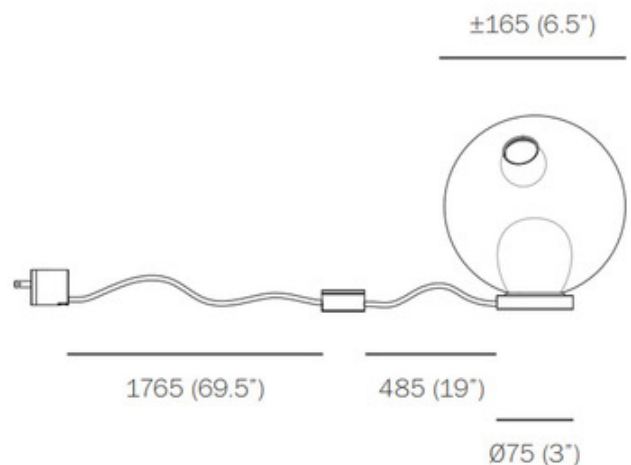

### DESCRIPTION

Series 28 is an exploration of specificity in manufacturing. Instead of designing form itself, the intent was to design a system of making that yields form. Individual 28 forms result from a complex glass-blowing technique whereby air pressure is intermittently introduced into and then removed from a glass matrix which is intermittently heated and then rapidly cooled. The result is a distorted spherical shape with a composed collection of imploded inner shapes, one of which acts as a shade for the light source. The brass stand has a small notch on the underside, allowing it to be hung on a wall if desired. The cord includes a sleek brass dial control for on/off/dimming and is semi-rigid to be sculpted to add form. UL and CE listed.

Shown in: Clear

SHADE COLOR	Clear
BODY FINISH	N/A
WATTAGE	1.5W
DIMMER	Not Dimmable
DIMENSIONS	6.5"W x 6.5"H
BULB INCLUDED	
LAMP	1 x Bocci JC/G4 (bipin)/1.5W/12V LED

#### Technical Information

LUMINOUS FLUX	130 lumens
LUMENS/WATT	86.67
LAMP COLOR	2500 K
COLOR RENDERING	80 CRI

ITEM NUMBER

BCC953795

COMPANY

PROJECT

FIXTURE TYPE

APPROVED BY