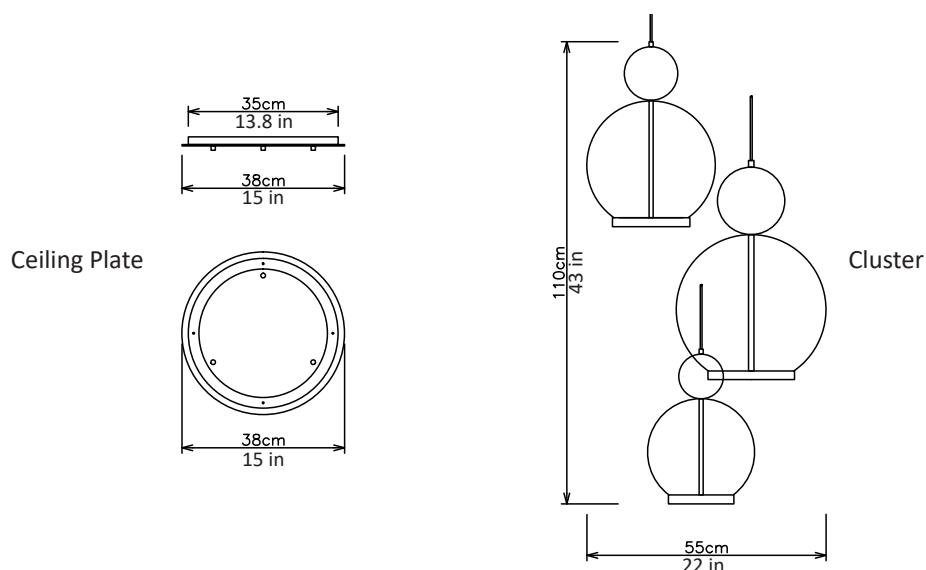

MARC WOOD

Rosa cluster - 3 piece

Dimensions cm

DIA 55cm x H 110cm

Dimensions inch

DIA 22in x H 43in

Material

Glass + Metal + Marble

Canopy

White finish,
38cm (15in) x 2.5cm/1in
White as standard. Bespoke
colours available
Can be inset or surface mounted

240V Illumination

Integrated LED
Lumens: 260lm
Colour Temperature: 2700K
Dimmable: LED dimmer required

120V illumination

Integrated LED
Lumens: 260lm
Colour Temperature: 2700K
Dimmable: LED dimmer required

Driver

Dimmable driver included

MARC WOOD

Rosa Pendant

Dimensions cm

Small - DIA 25cm x H 35cm
Medium - DIA 30cm x H 43cm
Large - DIA 35cm x H 51cm

Dimensions inch

Small - DIA 11.8in x H 13.7in
Medium - DIA 11.8in x H 16.9in
Large - DIA 13.7in x H 20in

Material

Glass + Metal + Marble

Finishes - glass

Clear
Smoke

Weight

1.5-2.5 kg/3.3lb