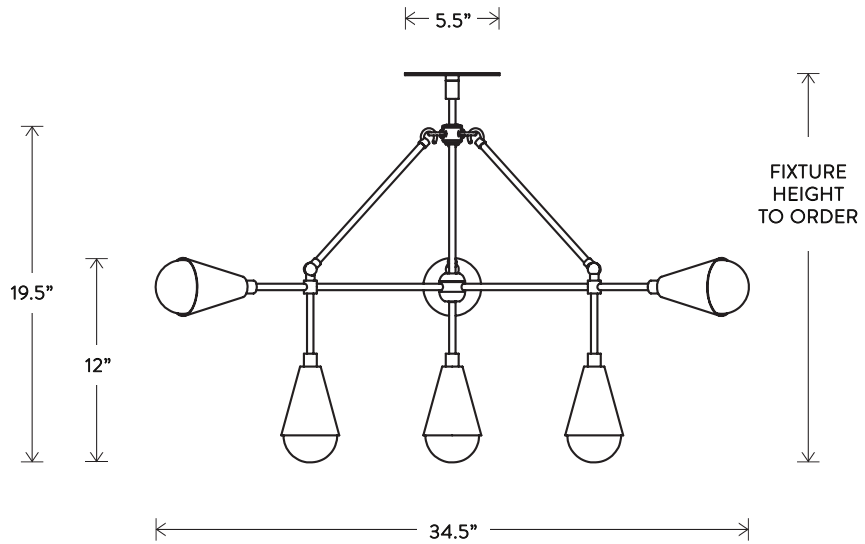

TRIAD® 6

PENDANT

DIMENSIONS: Ø 40"
HEIGHT TO ORDER
INCLUDES UP TO 60"
MINIMUM HEIGHT 21"
APPROXIMATE WEIGHT: 10 LBS

LAMPING: MAX 60W EACH
6 6W DIMMABLE LED BULBS INCLUDED
480 LUMENS EACH, 2500K COLOR TEMPERATURE
BULB LIFE: 30,000 HOURS
120V: E26 GLOBE LG: MATTE WHITE, Ø 3"
240V: E27 GLOBE LG: MATTE WHITE, Ø 3"

UL / CE APPROVED
VOLTAGE: 120-240

A P P A R A T U S