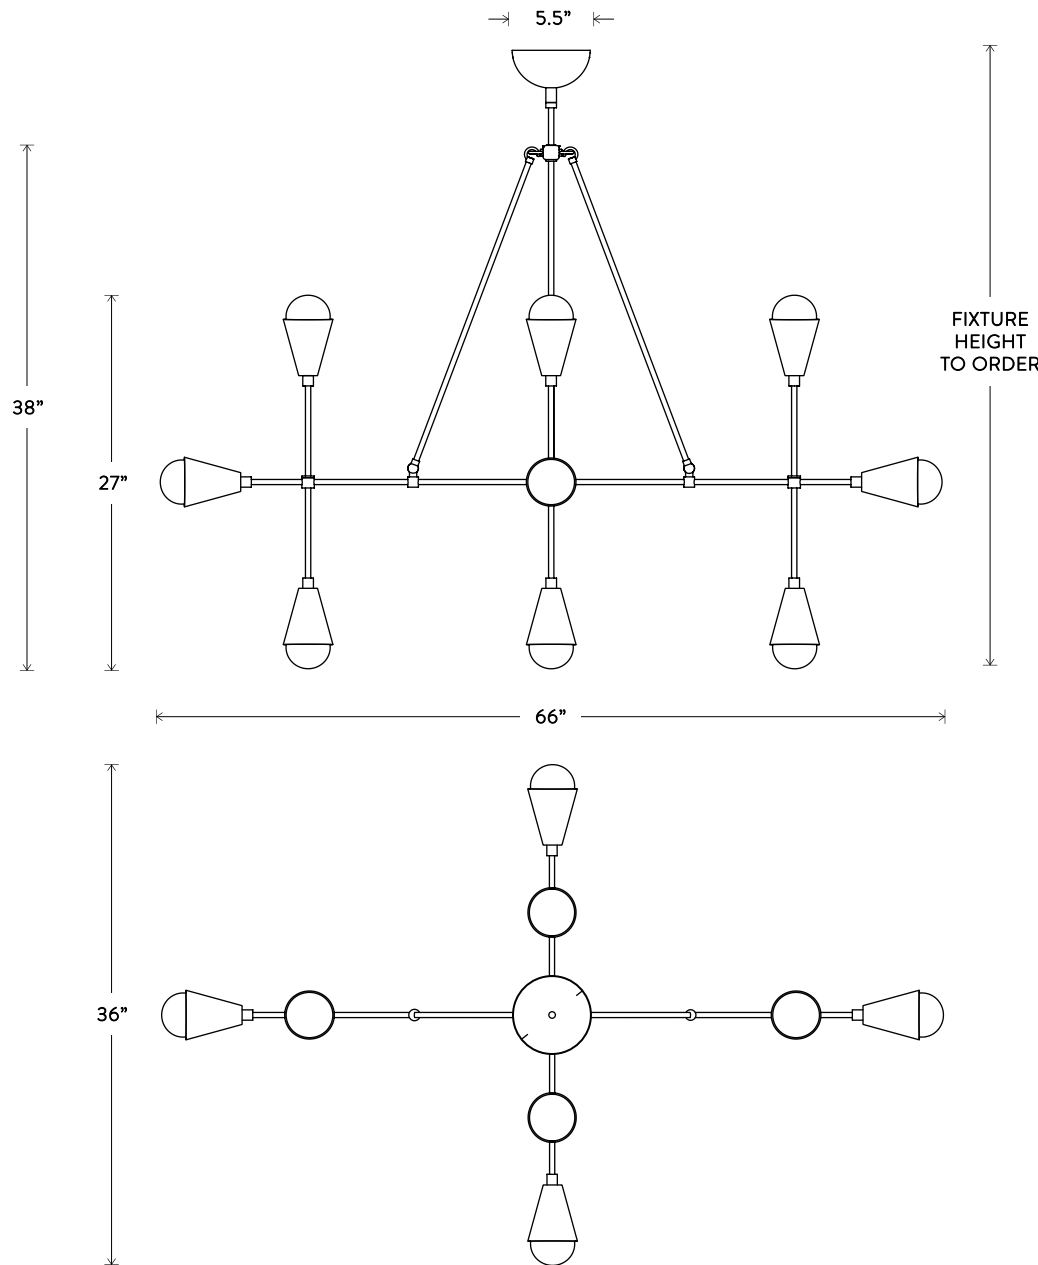

TRIAD® 12 LINEAR PENDANT

DIMENSIONS: 66" W, 36" D
HEIGHT TO ORDER
INCLUDES UP TO 85"
MINIMUM HEIGHT 43.5"
APPROXIMATE WEIGHT: 20 LBS

LAMPING: MAX 60W EACH
12 6W DIMMABLE LED BULBS INCLUDED
480 LUMENS EACH, 2500K COLOR TEMPERATURE
BULB LIFE: 30,000 HOURS
120V: E26 GLOBE LG: MATTE WHITE, Ø 3"
240V: E27 GLOBE LG: MATTE WHITE, Ø 3"

UL / CE APPROVED
VOLTAGE: 120-240

A P P A R A T U S