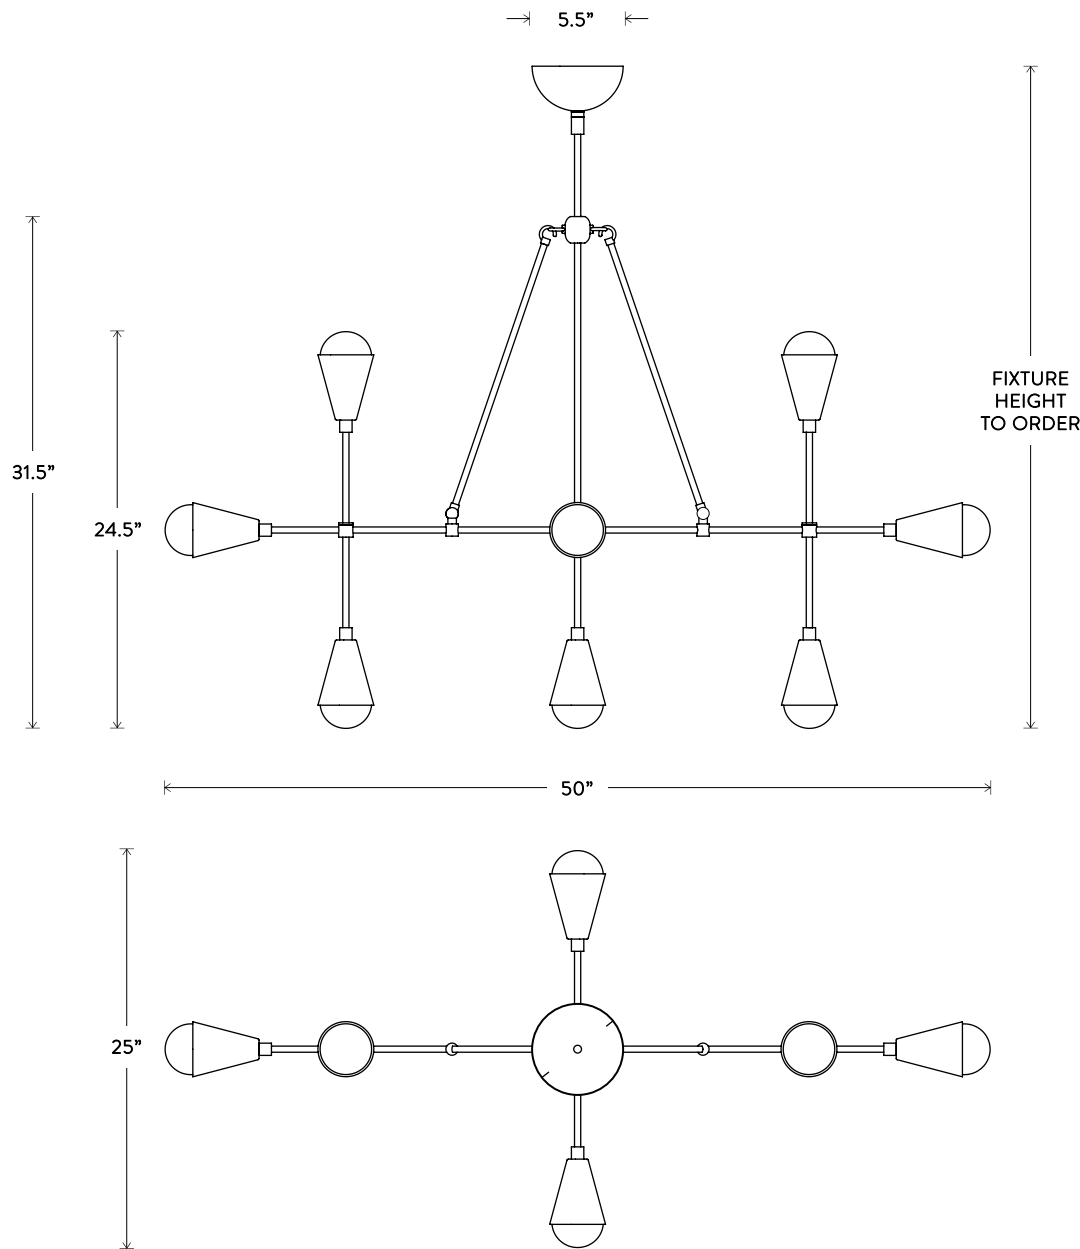

TRIAD® 9 LINEAR PENDANT

DIMENSIONS: 50" W, 25" D
HEIGHT TO ORDER
INCLUDES UP TO 60"
MINIMUM HEIGHT 36.5"
APPROXIMATE WEIGHT: 15 LBS

LAMPING: MAX 60W EACH
9 6W DIMMABLE LED BULBS INCLUDED
480 LUMENS EACH, 2500K COLOR TEMPERATURE
BULB LIFE: 30,000 HOURS
120V: E26 GLOBE LG: MATTE WHITE, Ø 3"
240V: E27 GLOBE LG: MATTE WHITE, Ø 3"

UL / CE APPROVED
VOLTAGE: 120-240

A P P A R A T U S