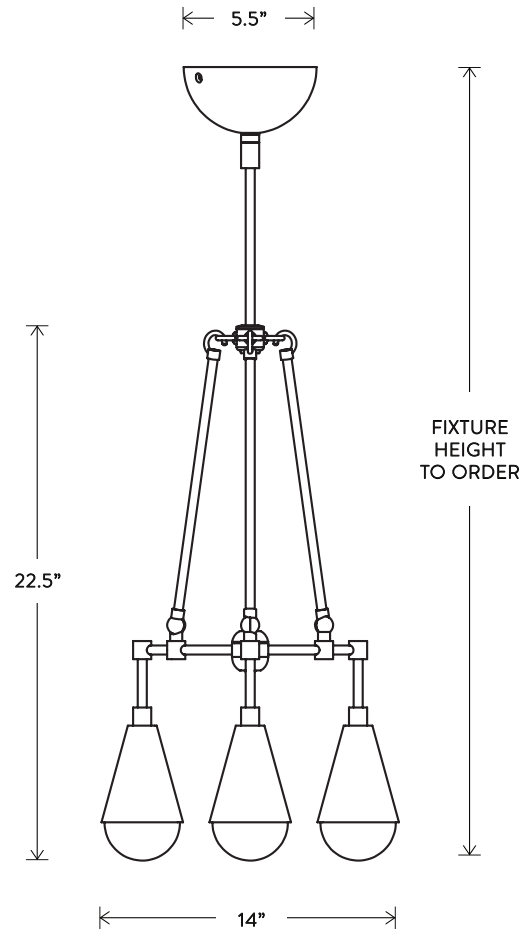

# TRIAD<sup>®</sup> 9 LINEAR PENDANT

DIMENSIONS: 50" W, 25" D  
HEIGHT TO ORDER  
INCLUDES UP TO 60"  
MINIMUM HEIGHT 36.5"  
APPROXIMATE WEIGHT: 15 LBS

LAMPING: MAX 60W EACH  
9 6W DIMMABLE LED BULBS INCLUDED  
480 LUMENS EACH, 2500K COLOR TEMPERATURE  
BULB LIFE: 30,000 HOURS  
120V: E26 GLOBE LG: MATTE WHITE, Ø 3"  
240V: E27 GLOBE LG: MATTE WHITE, Ø 3"

# TRIAD<sup>®</sup> 12 LINEAR PENDANT

DIMENSIONS: 66" W, 36" D  
HEIGHT TO ORDER  
INCLUDES UP TO 85"  
MINIMUM HEIGHT 43.5"  
APPROXIMATE WEIGHT: 20 LBS

LAMPING: MAX 60W EACH  
12 6W DIMMABLE LED BULBS INCLUDED  
480 LUMENS EACH, 2500K COLOR TEMPERATURE  
BULB LIFE: 30,000 HOURS  
120V: E26 GLOBE LG: MATTE WHITE, Ø 3"  
240V: E27 GLOBE LG: MATTE WHITE, Ø 3"

# TRIAD® 3

PENDANT

DIMENSIONS: Ø 14"  
HEIGHT TO ORDER  
INCLUDES UP TO 60"  
MINIMUM HEIGHT 26.5"  
APPROXIMATE WEIGHT: 5 LBS

LAMPING: MAX 60W EACH  
3 6W DIMMABLE LED BULBS INCLUDED  
480 LUMENS EACH, 2500K COLOR TEMPERATURE  
BULB LIFE: 30,000 HOURS  
120V: E26 GLOBE LG: MATTE WHITE, Ø 3"  
240V: E27 GLOBE LG: MATTE WHITE, Ø 3"