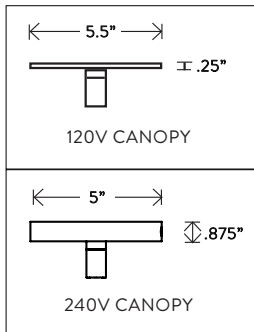

# TRIAD<sup>®</sup> 12 LINEAR PENDANT

DIMENSIONS: 66" W, 36" D  
HEIGHT TO ORDER  
INCLUDES UP TO 85"  
MINIMUM HEIGHT 43.5"  
APPROXIMATE WEIGHT: 20 LBS

LAMPING: MAX 60W EACH  
12 6W DIMMABLE LED BULBS INCLUDED  
480 LUMENS EACH, 2500K COLOR TEMPERATURE  
BULB LIFE: 30,000 HOURS  
120V: E26 GLOBE LG: MATTE WHITE, Ø 3"  
240V: E27 GLOBE LG: MATTE WHITE, Ø 3"

# TRIAD® 3

PENDANT

DIMENSIONS: Ø 14"  
HEIGHT TO ORDER  
INCLUDES UP TO 60"  
MINIMUM HEIGHT 26.5"  
APPROXIMATE WEIGHT: 5 LBS

LAMPING: MAX 60W EACH  
3 6W DIMMABLE LED BULBS INCLUDED  
480 LUMENS EACH, 2500K COLOR TEMPERATURE  
BULB LIFE: 30,000 HOURS  
120V: E26 GLOBE LG: MATTE WHITE, Ø 3"  
240V: E27 GLOBE LG: MATTE WHITE, Ø 3"

# TRIAD® 6

PENDANT

DIMENSIONS: Ø 40"  
 HEIGHT TO ORDER  
 INCLUDES UP TO 60"  
 MINIMUM HEIGHT 21"  
 APPROXIMATE WEIGHT: 10 LBS

LAMPING: MAX 60W EACH  
 6 6W DIMMABLE LED BULBS INCLUDED  
 480 LUMENS EACH, 2500K COLOR TEMPERATURE  
 BULB LIFE: 30,000 HOURS  
 120V: E26 GLOBE LG: MATTE WHITE, Ø 3"  
 240V: E27 GLOBE LG: MATTE WHITE, Ø 3"