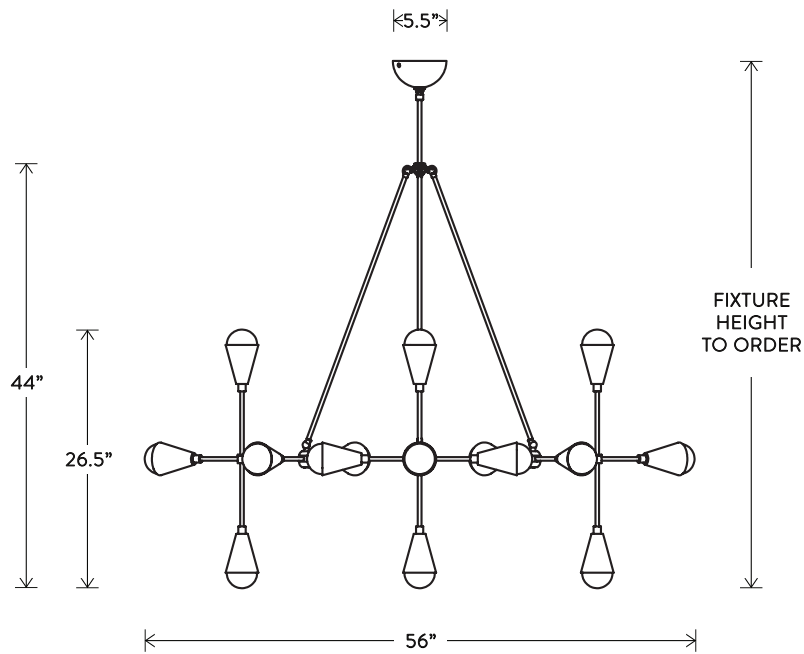

# TRIAD<sup>®</sup> 9 LINEAR PENDANT

DIMENSIONS: 50" W, 25" D  
HEIGHT TO ORDER  
INCLUDES UP TO 60"  
MINIMUM HEIGHT 36.5"  
APPROXIMATE WEIGHT: 15 LBS

LAMPING: MAX 60W EACH  
9 6W DIMMABLE LED BULBS INCLUDED  
480 LUMENS EACH, 2500K COLOR TEMPERATURE  
BULB LIFE: 30,000 HOURS  
120V: E26 GLOBE LG: MATTE WHITE, Ø 3"  
240V: E27 GLOBE LG: MATTE WHITE, Ø 3"

# TRIAD<sup>®</sup> 9

PENDANT

DIMENSIONS:  $\varnothing 44"$   
HEIGHT TO ORDER  
INCLUDES UP TO 60"  
MINIMUM HEIGHT 38.5"  
APPROXIMATE WEIGHT: 15 LBS

LAMPING: MAX 60W EACH  
9 6W DIMMABLE LED BULBS INCLUDED  
480 LUMENS EACH, 2500K COLOR TEMPERATURE  
BULB LIFE: 30,000 HOURS  
120V: E26 GLOBE LG: MATTE WHITE,  $\varnothing 3"$   
240V: E27 GLOBE LG: MATTE WHITE,  $\varnothing 3"$

## TRIAD® 15

PENDANT

DRAWING ON TRIGONOMETRIC PRINCIPLES, THIS FIXTURE IS A STUDY IN REPEATING TRIANGULAR AND CONICAL SHAPES. AVAILABLE IN SOLID BRASS OR WITH HAND-CAST PORCELAIN CONES THAT EMIT A DELICATE GLOW. CUSTOM CONFIGURATIONS AVAILABLE.

# TRIAD<sup>®</sup> 15

PENDANT

DIMENSIONS:  $\varnothing 63"$   
FIXTURE HEIGHT TO ORDER  
INCLUDES UP TO 85"  
MINIMUM HEIGHT 52"  
APPROXIMATE WEIGHT: 20 LBS

LAMPING: MAX 60W EACH  
15 6W DIMMABLE LED BULBS INCLUDED  
480 LUMENS EACH, 2500K COLOR TEMPERATURE  
BULB LIFE: 30,000 HOURS  
120V: E26 GLOBE LG: MATTE WHITE,  $\varnothing 3"$   
240V: E27 GLOBE LG: MATTE WHITE,  $\varnothing 3"$