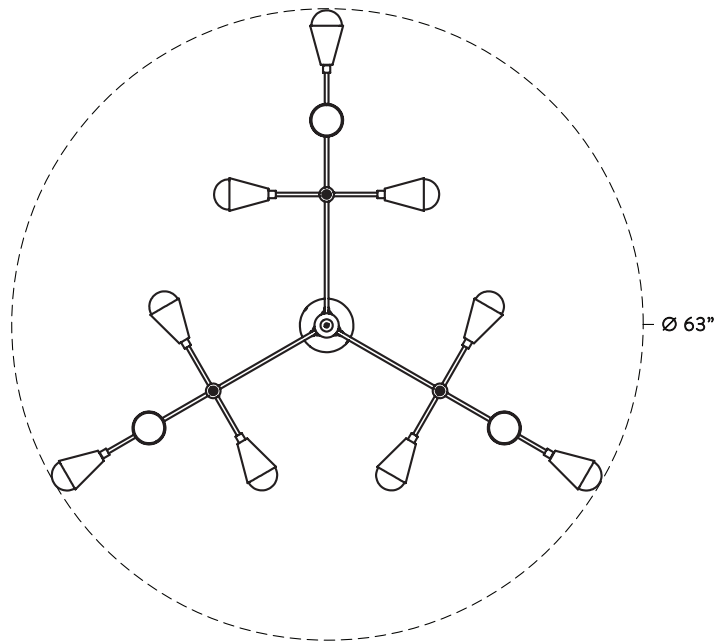

TRIAD® 15

PENDANT

DIMENSIONS: $\varnothing 63"$
FIXTURE HEIGHT TO ORDER
INCLUDES UP TO 85"
MINIMUM HEIGHT 52"
APPROXIMATE WEIGHT: 20 LBS

LAMPING: MAX 60W EACH
15 6W DIMMABLE LED BULBS INCLUDED
480 LUMENS EACH, 2500K COLOR TEMPERATURE
BULB LIFE: 30,000 HOURS
120V: E26 GLOBE LG: MATTE WHITE, $\varnothing 3"$
240V: E27 GLOBE LG: MATTE WHITE, $\varnothing 3"$

UL / CE APPROVED
VOLTAGE: 120-240

A P P A R A T U S