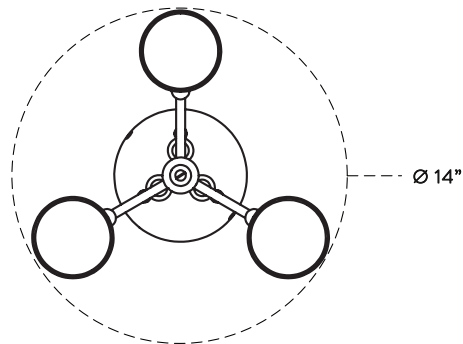

# TRIAD<sup>®</sup> 12 LINEAR PENDANT

DIMENSIONS: 66" W, 36" D  
HEIGHT TO ORDER  
INCLUDES UP TO 85"  
MINIMUM HEIGHT 43.5"  
APPROXIMATE WEIGHT: 20 LBS

LAMPING: MAX 60W EACH  
12 6W DIMMABLE LED BULBS INCLUDED  
480 LUMENS EACH, 2500K COLOR TEMPERATURE  
BULB LIFE: 30,000 HOURS  
120V: E26 GLOBE LG: MATTE WHITE, Ø 3"  
240V: E27 GLOBE LG: MATTE WHITE, Ø 3"

## TRIAD® 3

PENDANT

DRAWING ON TRIGONOMETRIC PRINCIPLES, THIS FIXTURE IS A STUDY IN REPEATING TRIANGULAR AND CONICAL SHAPES. AVAILABLE IN SOLID BRASS OR WITH HAND-CAST PORCELAIN CONES THAT EMIT A DELICATE GLOW. CUSTOM CONFIGURATIONS AVAILABLE.

# TRIAD® 3

PENDANT

DIMENSIONS: Ø 14"  
HEIGHT TO ORDER  
INCLUDES UP TO 60"  
MINIMUM HEIGHT 26.5"  
APPROXIMATE WEIGHT: 5 LBS

LAMPING: MAX 60W EACH  
3 6W DIMMABLE LED BULBS INCLUDED  
480 LUMENS EACH, 2500K COLOR TEMPERATURE  
BULB LIFE: 30,000 HOURS  
120V: E26 GLOBE LG: MATTE WHITE, Ø 3"  
240V: E27 GLOBE LG: MATTE WHITE, Ø 3"