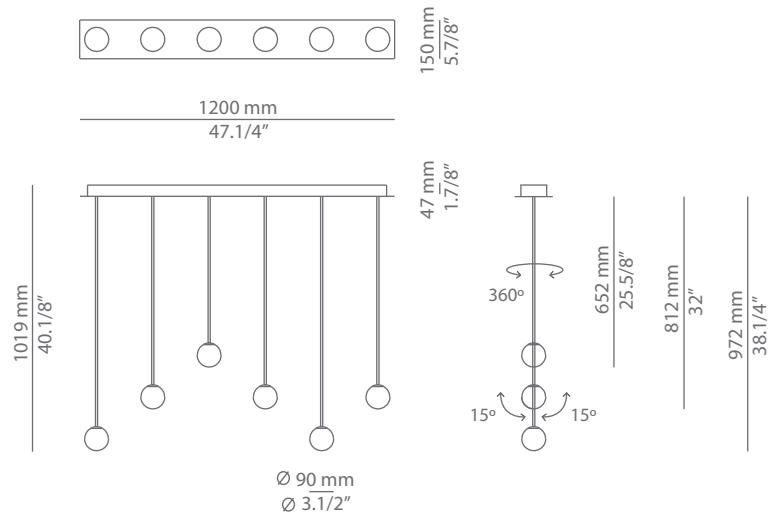

Glass shade could be ordered plain or with metal cover.

Pictures above might not show the specified dimensions or material. They are for illustration purposes only.

Ordering information

Product Code	Lamp
L120.6 plain glass	LED 6x3W (2700K / Ang 120° / >90 CRI / 24V) / 100V -277V (led included) A++ Typ* 6x300 lumens / Dimmable 0-10V Plain glass shade

Special instructions

ALFI

L120.6 / L120.6A
suspension light

Date	Type
Project	
Location	
Model #	Quantity
Specifier	

Ordering information

Code	Composition includes
<div style="display: flex; align-items: center;"> <div style="width: 15px; height: 15px; background-color: #808080; margin-right: 5px;"></div> <div> <p>L120.6</p> <p>plain glass</p> </div> </div>	<p>1 linear canopy 113743XX7</p> <p>1 stem 652mm 113743XX1</p> <p>3 stems 812mm 113743XX2</p> <p>2 stems 972mm 113743XX3</p> <p>6 plain glass shades 113743000</p> <p>1 driver 671000049 / Dimmable 1-10V</p>
	<p>Finish</p> <div style="display: flex; flex-direction: column; gap: 5px;"> <div style="display: flex; align-items: center;"> <div style="width: 15px; height: 15px; background-color: #808080; margin-right: 5px;"></div> <div>26 BLK Black</div> </div> <div style="display: flex; align-items: center;"> <div style="width: 15px; height: 15px; background-color: #808080; margin-right: 5px;"></div> <div>20 GLD M Gold Matt</div> </div> <div style="display: flex; align-items: center;"> <div style="width: 15px; height: 15px; background-color: #808080; margin-right: 5px;"></div> <div>CUSTOM</div> </div> </div>