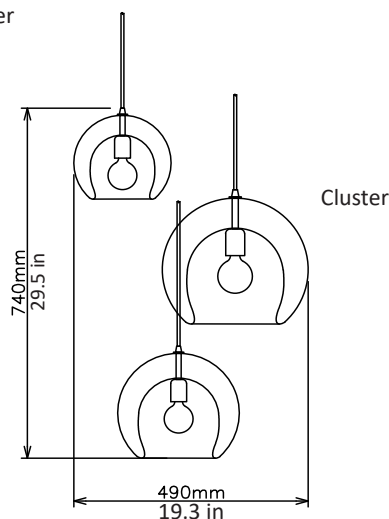

120V illumination

E26/27 LED Golf-ball (x3)

Wattage: 4 (40 equivalent) (x3)

Lumens: 260lm (x3)

Colour Temperature: 2700

Dimmable: LED dimmer required

Cluster