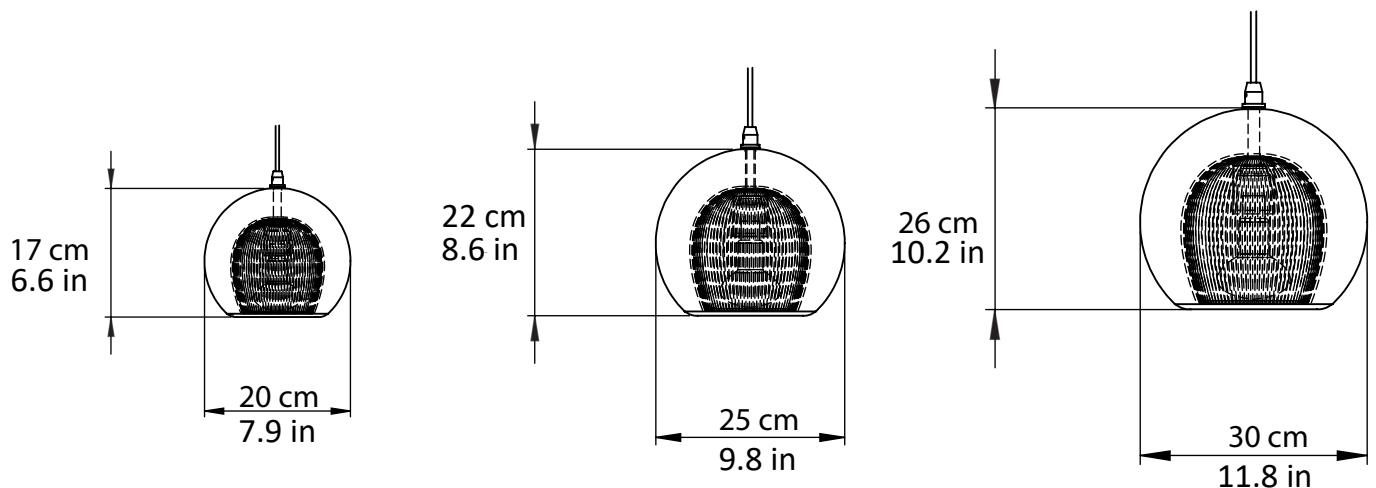

Pleated Crystal pendant, clear

Dimensions cm

Small - DIA 200mm x H 176mm

Medium - DIA 250mm x H 220mm

Large - DIA 300mm x H 264mm

Dimensions inch

Small - DIA 7.9in x H 6.6in

Medium - DIA 9.8in x H 8.6in

120V illumination

E26/27 LED Golf-ball

Wattage: 4 (40 equivalent)

Lumens: 260lm

Colour Temperature: 1700K

Dimmable: LED dimmer required

MARC WOOD

Our debut lighting collection comprising ceiling pendants, a side light and a floor standing lamp.

Pleated Crystal cluster, clear - 3 piece

Dimensions cm

DIA 490mm X H 740mm

Height adjustments can be made on site

Dimensions inch

DIA 19.3in X H 29.5in

Height adjustments can be made on site

Material