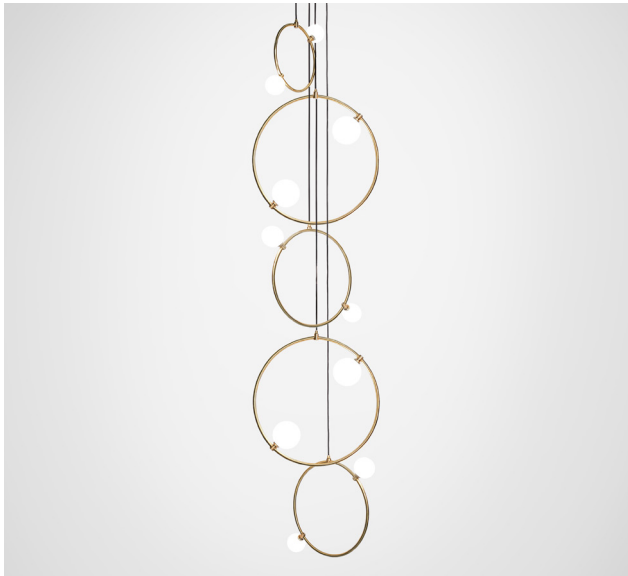

MARC WOOD

Drops cluster - 3 piece

Dimensions cm

DIA 60cm x H 120cm

Dimensions inch

DIA 23.6in x H 47in

Material

Glass + Metal

2m (79in). drop From ceiling to highest pendant

cable - black, fabric covered

Canopy

Matching metal finish

25cm (9.8in) x 30cm (1.1in)

240V Illumination

G12 LED bulb

Lumens: 260lm

None required

MARC WOOD

Drops cluster - 5 piece

Dimensions cm

DIA 65cm x H 200cm

Dimensions inch

DIA 25.6in x H 78.7in

Material

2m (79in). drop From ceiling to highest
pendant
cable - black, fabric covered

Canopy

Matching metal finish
25cm (9.8in) x 3cm (1.1in)

240V Illumination

G12 LED bulb
Lumens: 260lm
Colour Temperature: 2700K
Dimmable: LED dimmer required