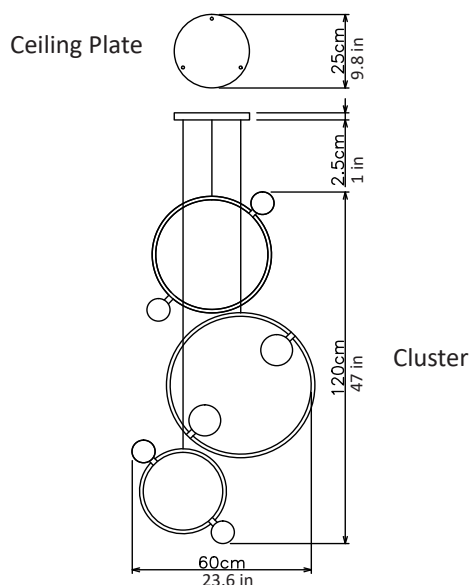

MARC WOOD

Drops cluster - 3 piece

Dimensions cm

DIA 60cm x H 120cm

Dimensions inch

DIA 23.6in x H 47in

Material

Glass + Metal

2m (79in). drop From ceiling to highest pendant

cable - black, fabric covered

Canopy

Matching metal finish

25cm (9.8in) x 30cm (1.1in)

240V Illumination

G12 LED bulb

Lumens: 260lm

None required

MARC WOOD

Drops cluster - 5 piece

Dimensions cm

DIA 65cm x H 200cm

Dimensions inch

DIA 25.6in x H 78.7in

Material