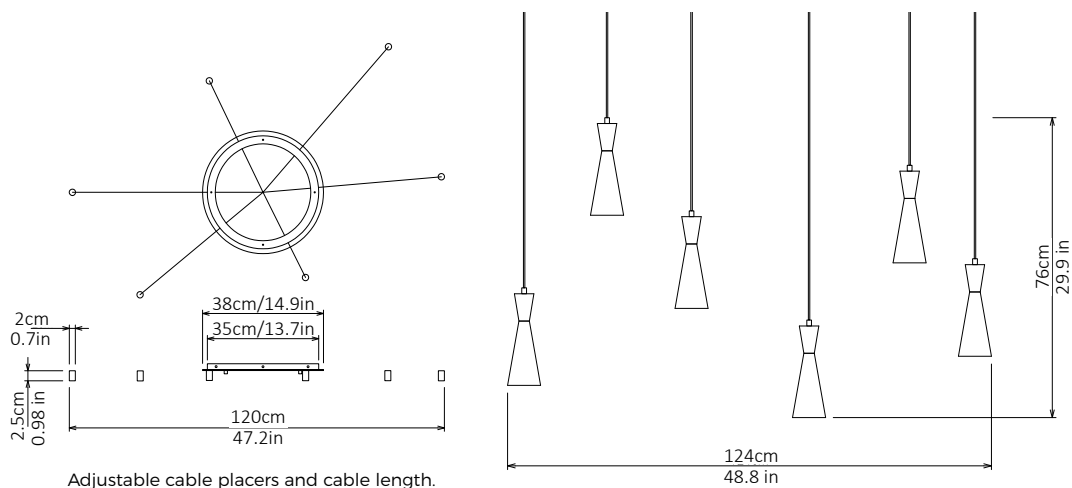

120V illumination

GU10 LED Bulb x 6
Lumens: 345m x 6
Colour Temperature: 2700K
Dimmable: LED dimmer required