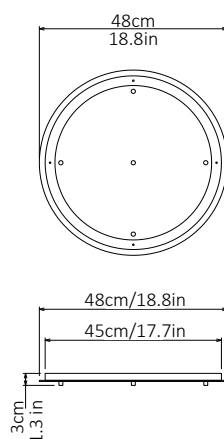

Specialists Finishes Available - metal

Brushed Nickel, Bronze, Antique Brass,
White Powder-coated