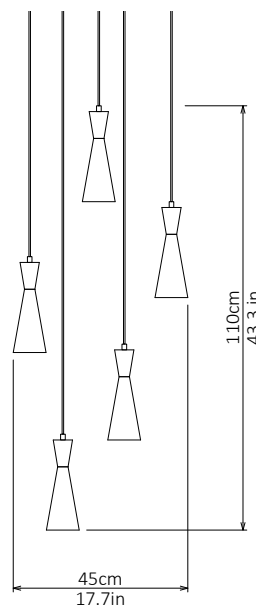

Specialists Finishes Available - metal

Brushed Nickel, Bronze, Antique Brass,
White Powder-coated