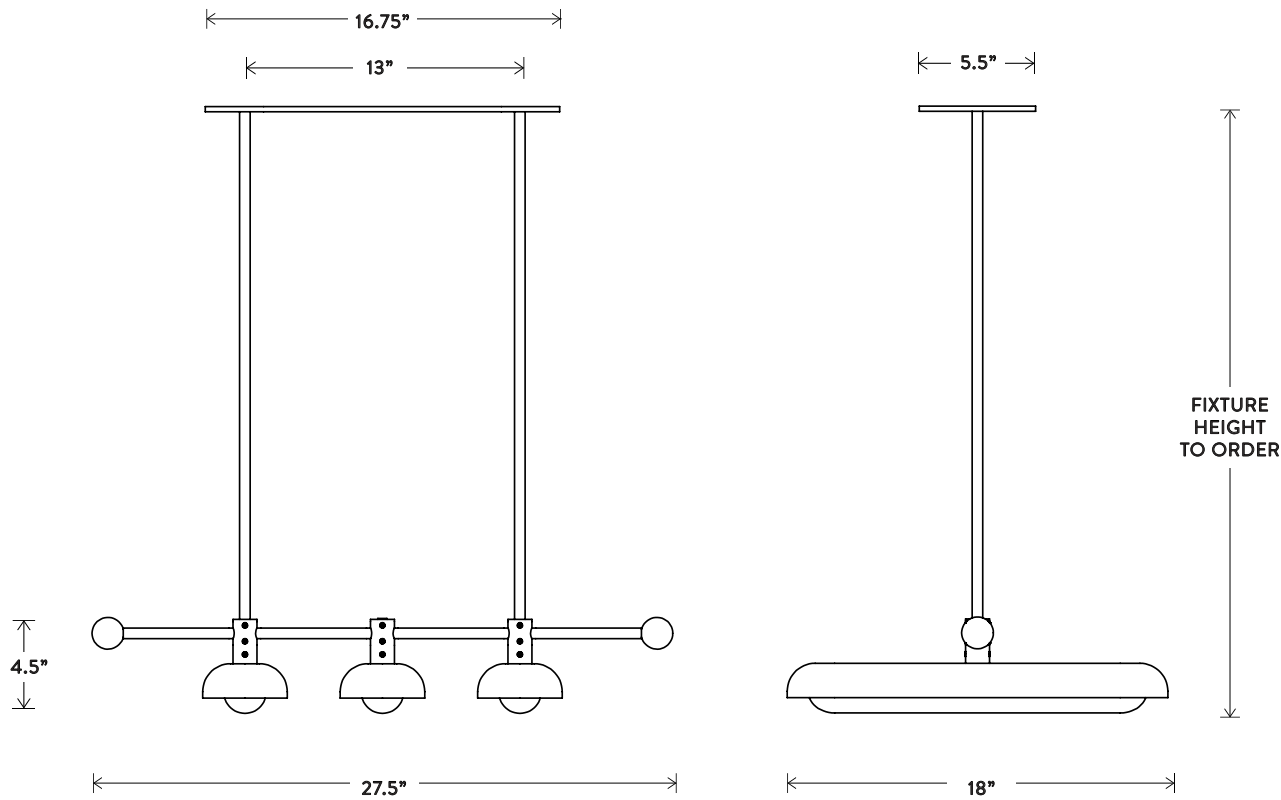

CIRCUIT™ 3

PENDANT

DIMENSIONS: 27.5" W, 18" D

HEIGHT TO ORDER

MINIMUM HEIGHT 7"

INCLUDES UP TO 60"

APPROXIMATE WEIGHT: 15 LBS

LAMPING: 3 16W DIMMABLE LED MODULES
1700 LUMENS EACH, 2700K COLOR TEMPERATURE
LED ONBOARD DRIVER
BULB LIFE: 50,000 HOURS

UL / CE APPROVED

VOLTAGE: 120-240

A P P A R A T U S