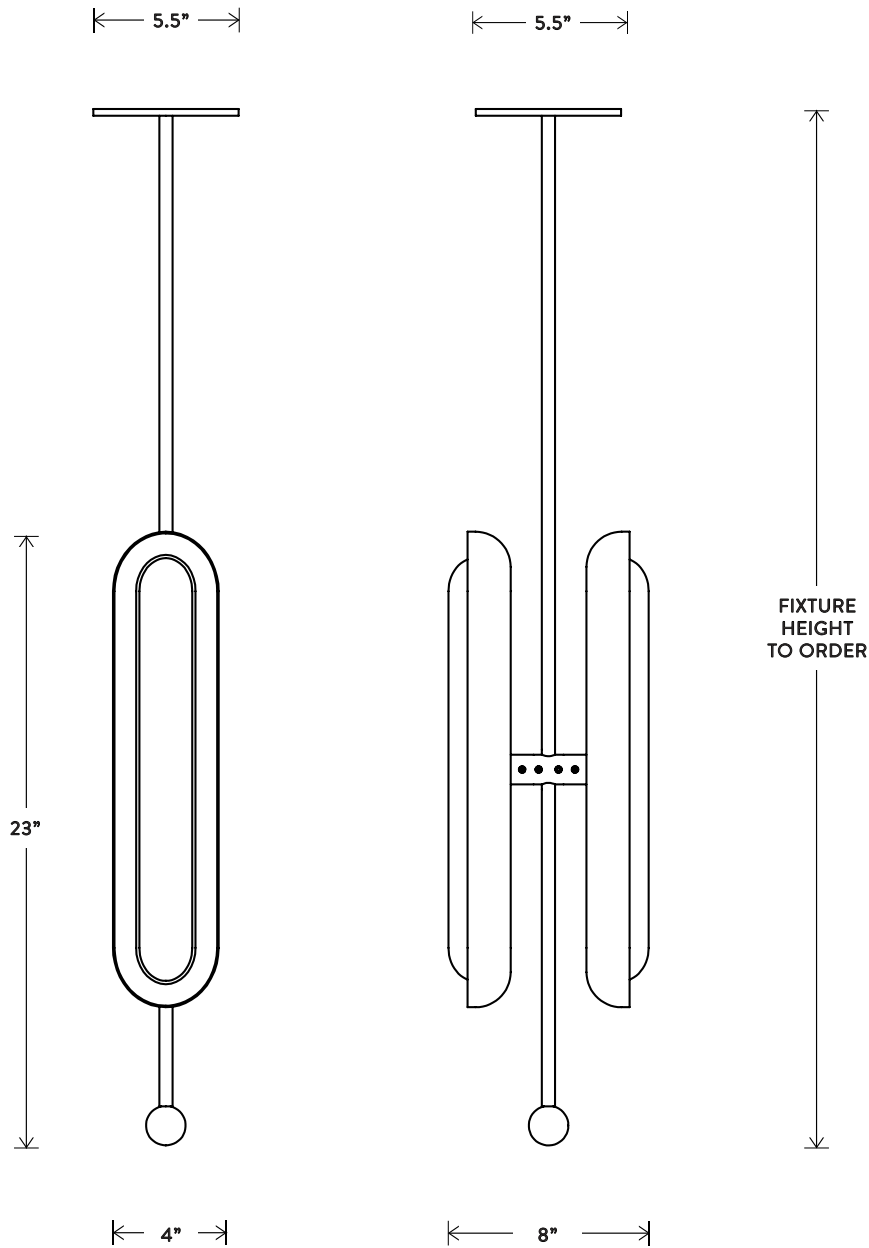

CIRCUIT™ 2 PENDANT VERTICAL

DIMENSIONS: 4" W, 8" D
HEIGHT TO ORDER
MINIMUM HEIGHT 28"
INCLUDES UP TO 60"
APPROXIMATE WEIGHT: 10 LBS

LAMPING: 2 16W DIMMABLE LED MODULES
1700 LUMENS EACH, 2700K COLOR TEMPERATURE
LED ONBOARD DRIVER
BULB LIFE: 50,000 HOURS

UL / CE APPROVED
VOLTAGE: 120-240

A P P A R A T U S