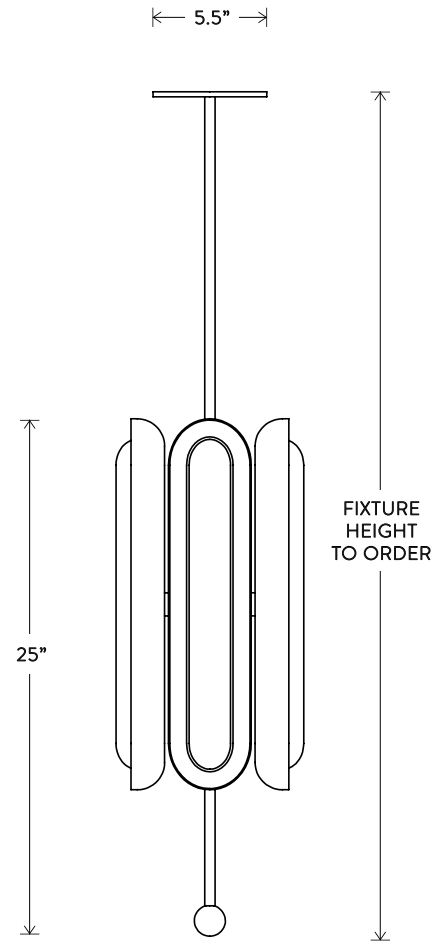

A P P A R A T U S

CIRCUIT™ 2 PENDANT HORIZONTAL

DIMENSIONS: 18" W, 8" D
HEIGHT TO ORDER
MINIMUM HEIGHT 24"
INCLUDES UP TO 60"
APPROXIMATE WEIGHT: 10 LBS

LAMPING: 2 16W DIMMABLE LED MODULES
1700 LUMENS EACH, 2700K COLOR TEMPERATURE
LED ONBOARD DRIVER
BULB LIFE: 50,000 HOURS

A P P A R A T U S

CIRCUIT™ 2 PENDANT VERTICAL

DIMENSIONS: 4" W, 8" D
HEIGHT TO ORDER
MINIMUM HEIGHT 28"
INCLUDES UP TO 60"
APPROXIMATE WEIGHT: 10 LBS

LAMPING: 2 16W DIMMABLE LED MODULES
1700 LUMENS EACH, 2700K COLOR TEMPERATURE
LED ONBOARD DRIVER
BULB LIFE: 50,000 HOURS

A P P A R A T U S

CIRCUIT™ 3

PENDANT

DIMENSIONS: 27.5" W, 18" D

HEIGHT TO ORDER

MINIMUM HEIGHT 7"

INCLUDES UP TO 60"

APPROXIMATE WEIGHT: 15 LBS

A P P A R A T U S

CIRCUIT™ 4

VERTICAL

DIMENSIONS: Ø 9"
HEIGHT TO ORDER
MINIMUM HEIGHT 30"
INCLUDES UP TO 60"

APPROXIMATE WEIGHT: 30 LBS

LAMPING: 4 16W DIMMABLE LED MODULES
1700 LUMENS EACH, 2700K COLOR TEMPERATURE
LED ONBOARD DRIVER
BULB LIFE: 50,000 HOURS