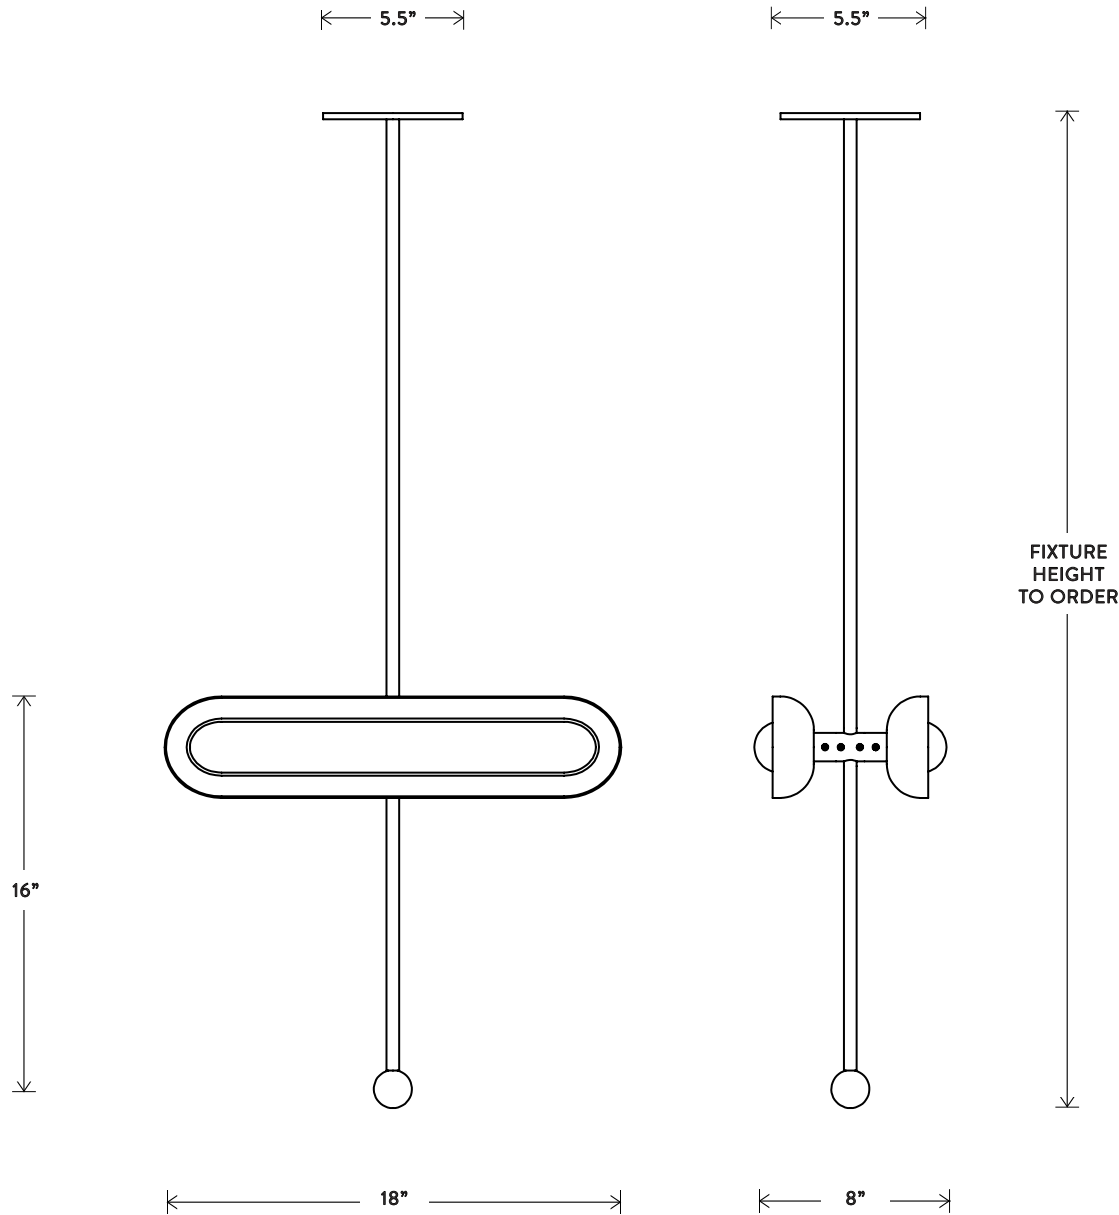

CIRCUIT™ 2 PENDANT HORIZONTAL

DIMENSIONS: 18" W, 8" D
HEIGHT TO ORDER
MINIMUM HEIGHT 24"
INCLUDES UP TO 60"
APPROXIMATE WEIGHT: 10 LBS

LAMPING: 2 16W DIMMABLE LED MODULES
1700 LUMENS EACH, 2700K COLOR TEMPERATURE
LED ONBOARD DRIVER
BULB LIFE: 50,000 HOURS

UL / CE APPROVED
VOLTAGE: 120-240

A P P A R A T U S