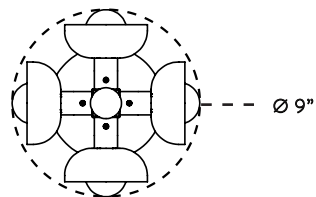

A P P A R A T U S

CIRCUIT™ 3

PENDANT

DIMENSIONS: 27.5" W, 18" D

HEIGHT TO ORDER

MINIMUM HEIGHT 7"

INCLUDES UP TO 60"

APPROXIMATE WEIGHT: 15 LBS

A P P A R A T U S

CIRCUIT™ 4

VERTICAL

DIMENSIONS: Ø 9"
HEIGHT TO ORDER
MINIMUM HEIGHT 30"
INCLUDES UP TO 60"

APPROXIMATE WEIGHT: 30 LBS

LAMPING: 4 16W DIMMABLE LED MODULES
1700 LUMENS EACH, 2700K COLOR TEMPERATURE
LED ONBOARD DRIVER
BULB LIFE: 50,000 HOURS