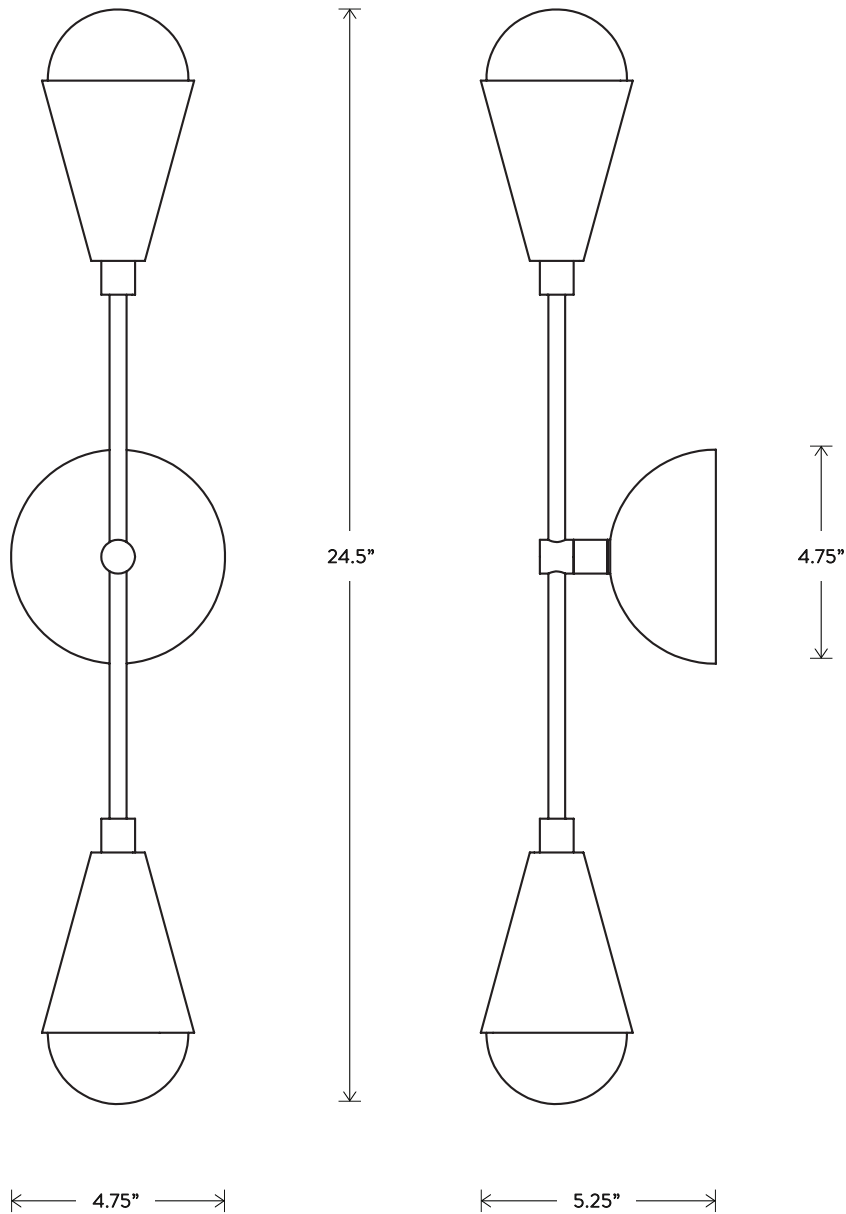

DYAD®

SCONCE

DIMENSIONS: 24.5" H, 4.75" W, 5.25" D
APPROXIMATE WEIGHT: 5 LBS

LAMPING: MAX 60W EACH
2 6W DIMMABLE LED BULBS INCLUDED
480 LUMENS EACH, 2500K COLOR TEMPERATURE
BULB LIFE: 30,000 HOURS
120V: E26 GLOBE LG: MATTE WHITE, Ø 3"
240V: E27 GLOBE LG: MATTE WHITE, Ø 3"

UL / CE APPROVED
VOLTAGE: 120-240

A P P A R A T U S