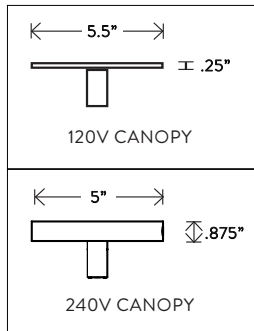

A P P A R A T U S

CLOUD[®]

37 ORB

DIMENSIONS: APPROX. Ø 40"

HEIGHT TO ORDER

INCLUDES UP TO 60"

MINIMUM HEIGHT: 32"

NOTE: ONLY OVERALL FIXTURE HEIGHT 41" AND ABOVE WILL INCLUDE A TOP STEM APPROXIMATE WEIGHT: 30 LBS

VOLTAGE: 120-240

MAXIMUM
39"

FIXTURE
HEIGHT
TO ORDER

A P P A R A T U S

CLOUD®

XL

GLASS ORBS ARE FROSTED BY HAND TO CREATE AN
IRREGULAR TEXTURE REMINISCENT OF 19TH CENTURY
FROSTING TECHNIQUES. CENTRAL LIGHT SOURCES
EMIT A SOFT GLOW THAT IS REFRACTED THROUGH THE
SURROUNDING CLUSTER OF ORBS.

A P P A R A T U S

CLOUD[®] XL

37 ORB

DIMENSIONS: APPROX. Ø 50"

HEIGHT TO ORDER

INCLUDES UP TO 85"

MINIMUM HEIGHT: 36"

NOTE: ONLY OVERALL FIXTURE HEIGHT 58" AND ABOVE WILL INCLUDE A TOP STEM APPROXIMATE WEIGHT: 35 LBS

A P P A R A T U S

CLOUD[®] XL

73 ORB

DIMENSIONS: APPROX. Ø 60"

HEIGHT TO ORDER

INCLUDES UP TO 85"

MINIMUM HEIGHT: 50"

NOTE: ONLY OVERALL FIXTURE HEIGHT 76" AND ABOVE WILL INCLUDE A TOP STEM APPROXIMATE WEIGHT: 45 LBS