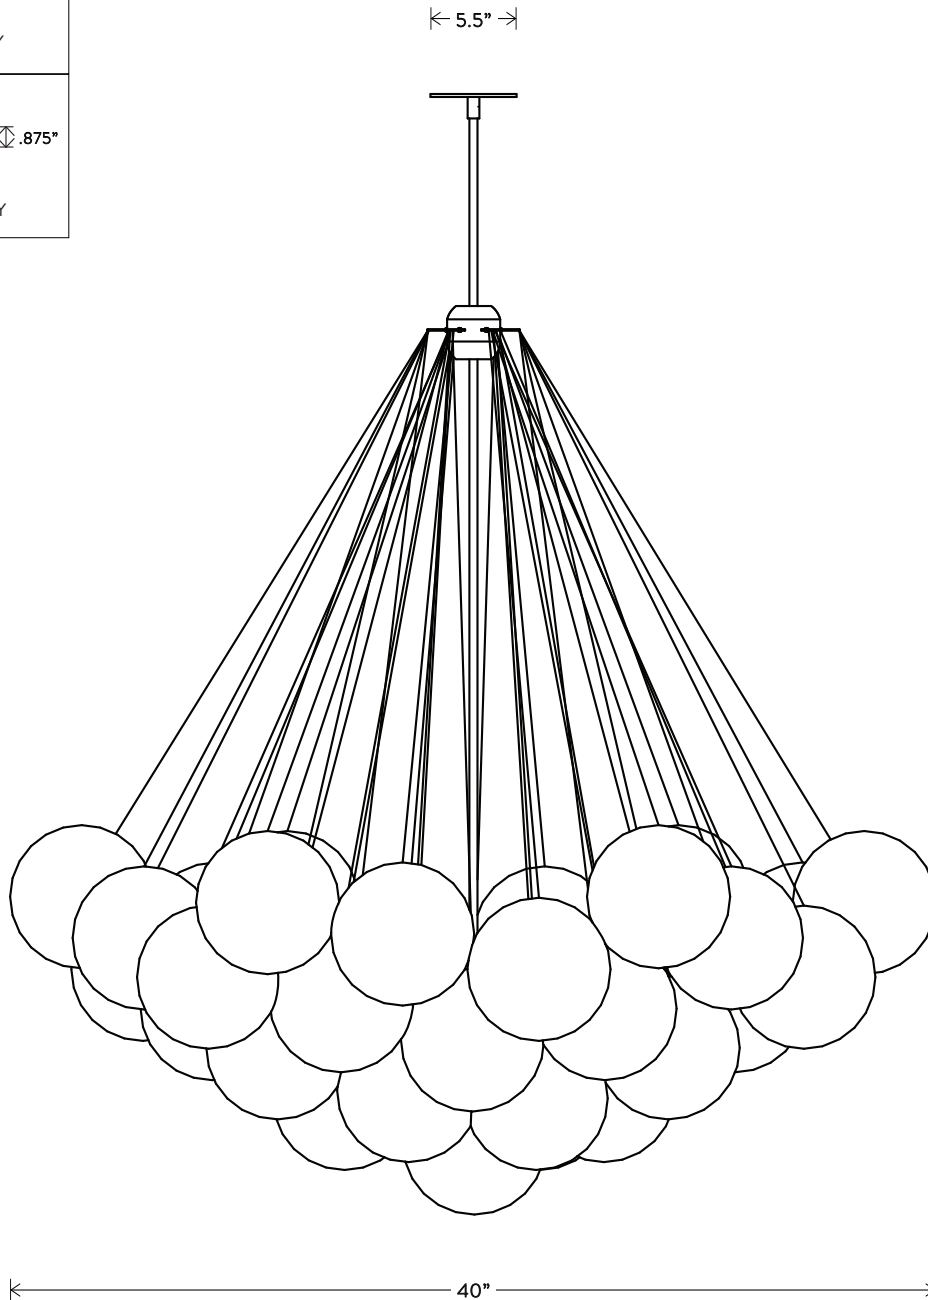

A P P A R A T U S

CLOUD[®]

37 ORB

DIMENSIONS: APPROX. Ø 40"

HEIGHT TO ORDER

INCLUDES UP TO 60"

MINIMUM HEIGHT: 32"

NOTE: ONLY OVERALL FIXTURE HEIGHT 41" AND ABOVE WILL INCLUDE A TOP STEM APPROXIMATE WEIGHT: 30 LBS

LAMPING: MAX 60W EACH

3 3W DIMMABLE LED BULBS INCLUDED

240 LUMENS EACH, 2500K COLOR

TEMPERATURE BULB LIFE: 30,000 HOURS

120V: E26 GLOBE M: MATTE WHITE, Ø 1.75"

240V: E27 GLOBE M: MATTE WHITE, Ø 1.75"

UL / CE APPROVED

VOLTAGE: 120-240

MAXIMUM
39"

FIXTURE
HEIGHT
TO ORDER

A P P A R A T U S

CLOUD®

XL

GLASS ORBS ARE FROSTED BY HAND TO CREATE AN
IRREGULAR TEXTURE REMINISCENT OF 19TH CENTURY
FROSTING TECHNIQUES. CENTRAL LIGHT SOURCES
EMIT A SOFT GLOW THAT IS REFRACTED THROUGH THE
SURROUNDING CLUSTER OF ORBS.

A P P A R A T U S

CLOUD[®] XL

37 ORB

DIMENSIONS: APPROX. Ø 50"

HEIGHT TO ORDER

INCLUDES UP TO 85"

MINIMUM HEIGHT: 36"

NOTE: ONLY OVERALL FIXTURE HEIGHT 58" AND ABOVE WILL INCLUDE A TOP STEM APPROXIMATE WEIGHT: 35 LBS