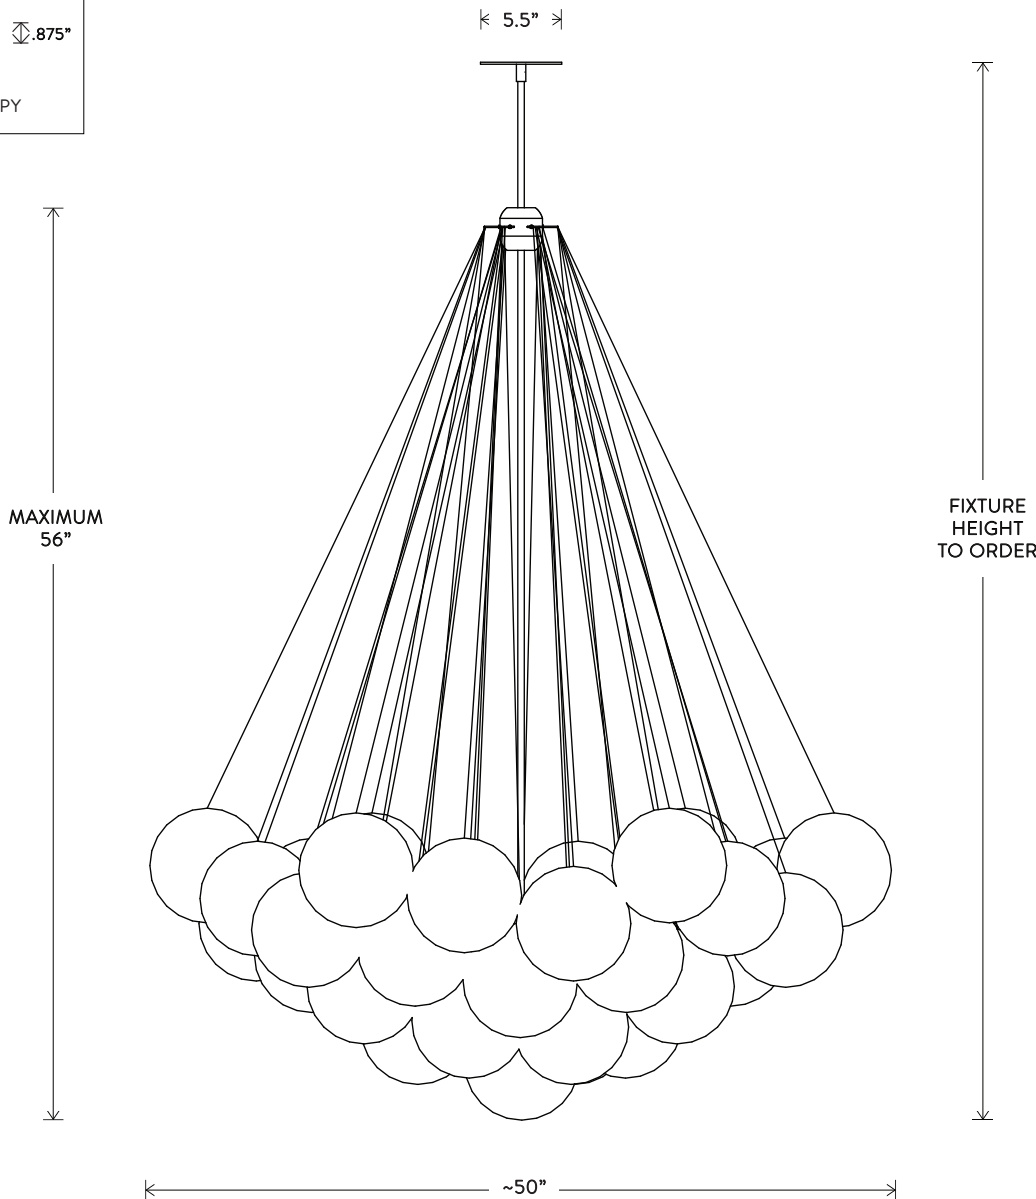

VOLTAGE: 120-240

MAXIMUM
39"

FIXTURE
HEIGHT
TO ORDER

A P P A R A T U S

CLOUD®

XL

GLASS ORBS ARE FROSTED BY HAND TO CREATE AN
IRREGULAR TEXTURE REMINISCENT OF 19TH CENTURY
FROSTING TECHNIQUES. CENTRAL LIGHT SOURCES
EMIT A SOFT GLOW THAT IS REFRACTED THROUGH THE
SURROUNDING CLUSTER OF ORBS.

A P P A R A T U S

CLOUD[®] XL

37 ORB

DIMENSIONS: APPROX. Ø 50"

HEIGHT TO ORDER

INCLUDES UP TO 85"

MINIMUM HEIGHT: 36"

NOTE: ONLY OVERALL FIXTURE HEIGHT 58" AND ABOVE WILL INCLUDE A TOP STEM APPROXIMATE WEIGHT: 35 LBS

A P P A R A T U S

CLOUD[®] XL

73 ORB

DIMENSIONS: APPROX. Ø 60"

HEIGHT TO ORDER

INCLUDES UP TO 85"

MINIMUM HEIGHT: 50"

NOTE: ONLY OVERALL FIXTURE HEIGHT 76" AND ABOVE WILL INCLUDE A TOP STEM APPROXIMATE WEIGHT: 45 LBS