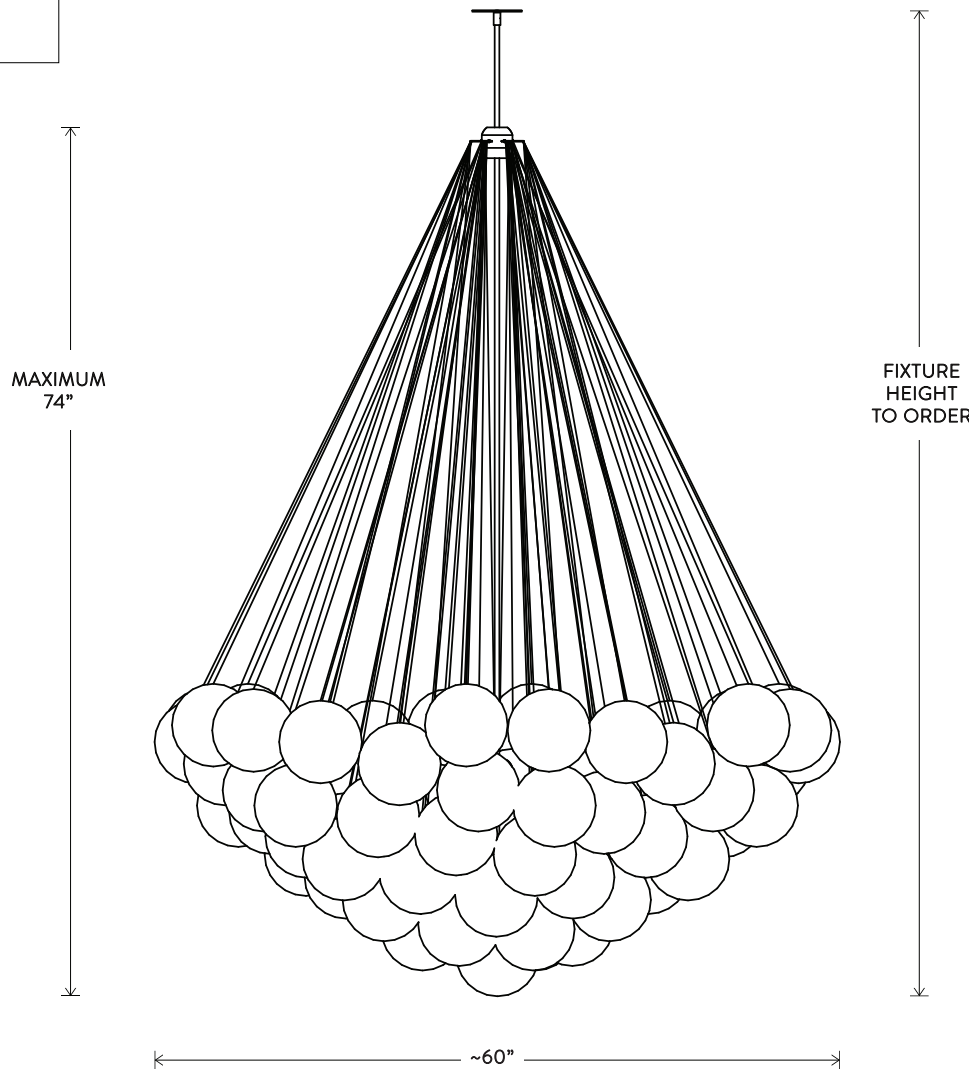

A P P A R A T U S

CLOUD[®] XL

37 ORB

DIMENSIONS: APPROX. Ø 50"

HEIGHT TO ORDER

INCLUDES UP TO 85"

MINIMUM HEIGHT: 36"

NOTE: ONLY OVERALL FIXTURE HEIGHT 58" AND ABOVE WILL INCLUDE A TOP STEM APPROXIMATE WEIGHT: 35 LBS

VOLTAGE: 120-240

A P P A R A T U S

CLOUD®

XL

GLASS ORBS ARE FROSTED BY HAND TO CREATE AN
IRREGULAR TEXTURE REMINISCENT OF 19TH CENTURY
FROSTING TECHNIQUES. CENTRAL LIGHT SOURCES
EMIT A SOFT GLOW THAT IS REFRACTED THROUGH THE
SURROUNDING CLUSTER OF ORBS.

A P P A R A T U S

CLOUD[®] XL

73 ORB

DIMENSIONS: APPROX. Ø 60"

HEIGHT TO ORDER

INCLUDES UP TO 85"

MINIMUM HEIGHT: 50"

NOTE: ONLY OVERALL FIXTURE HEIGHT 76" AND ABOVE WILL INCLUDE A TOP STEM APPROXIMATE WEIGHT: 45 LBS