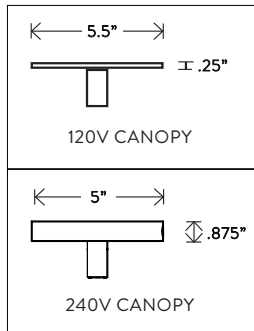

A P P A R A T U S

CLOUD[®]

19 ORB

DIMENSIONS: APPROX. Ø 28"

HEIGHT TO ORDER

INCLUDES UP TO 60"

MINIMUM HEIGHT: 24"

NOTE: ONLY OVERALL FIXTURE HEIGHT 41" AND ABOVE WILL INCLUDE A TOP STEM APPROXIMATE WEIGHT: 20 LBS

A P P A R A T U S

CLOUD[®]

37 ORB

DIMENSIONS: APPROX. Ø 40"

HEIGHT TO ORDER

INCLUDES UP TO 60"

MINIMUM HEIGHT: 32"

NOTE: ONLY OVERALL FIXTURE HEIGHT 41" AND ABOVE WILL INCLUDE A TOP STEM APPROXIMATE WEIGHT: 30 LBS

A P P A R A T U S

CLOUD[®] XL

37 ORB

DIMENSIONS: APPROX. Ø 50"

HEIGHT TO ORDER

INCLUDES UP TO 85"

MINIMUM HEIGHT: 36"

NOTE: ONLY OVERALL FIXTURE HEIGHT 58" AND ABOVE WILL INCLUDE A TOP STEM APPROXIMATE WEIGHT: 35 LBS

A P P A R A T U S

CLOUD[®] XL

73 ORB

DIMENSIONS: APPROX. Ø 60"

HEIGHT TO ORDER

INCLUDES UP TO 85"

MINIMUM HEIGHT: 50"

NOTE: ONLY OVERALL FIXTURE HEIGHT 76" AND ABOVE WILL INCLUDE A TOP STEM APPROXIMATE WEIGHT: 45 LBS