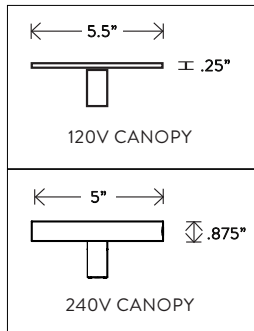

A P P A R A T U S

CLOUD[®]

19 ORB

DIMENSIONS: APPROX. Ø 28"

HEIGHT TO ORDER

INCLUDES UP TO 60"

MINIMUM HEIGHT: 24"

NOTE: ONLY OVERALL FIXTURE HEIGHT 41" AND ABOVE WILL INCLUDE A TOP STEM APPROXIMATE WEIGHT: 20 LBS

A P P A R A T U S

CLOUD[®]

37 ORB

DIMENSIONS: APPROX. Ø 40"

HEIGHT TO ORDER

INCLUDES UP TO 60"

MINIMUM HEIGHT: 32"

NOTE: ONLY OVERALL FIXTURE HEIGHT 41" AND ABOVE WILL INCLUDE A TOP STEM APPROXIMATE WEIGHT: 30 LBS

A P P A R A T U S

CLOUD[®] XL

37 ORB

DIMENSIONS: APPROX. Ø 50"

HEIGHT TO ORDER

INCLUDES UP TO 85"

MINIMUM HEIGHT: 36"

NOTE: ONLY OVERALL FIXTURE HEIGHT 58" AND ABOVE WILL INCLUDE A TOP STEM APPROXIMATE WEIGHT: 35 LBS

A P P A R A T U S

CLOUD[®] XL

73 ORB

DIMENSIONS: APPROX. Ø 60"

HEIGHT TO ORDER

INCLUDES UP TO 85"

MINIMUM HEIGHT: 50"

NOTE: ONLY OVERALL FIXTURE HEIGHT 76" AND ABOVE WILL INCLUDE A TOP STEM APPROXIMATE WEIGHT: 45 LBS