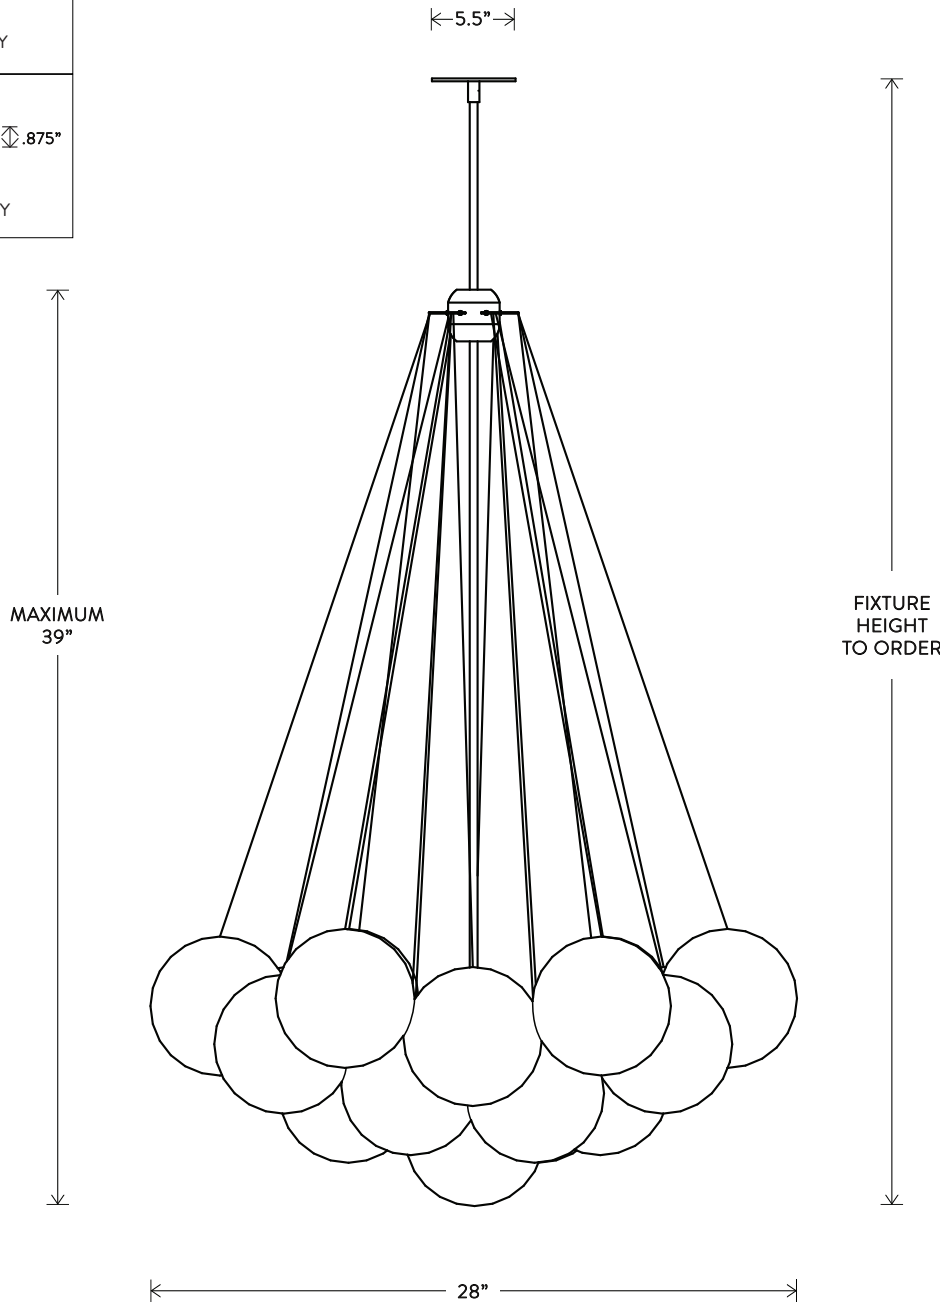

CLOUD®

19 ORB

GLASS ORBS ARE FROSTED BY HAND TO CREATE AN IRREGULAR TEXTURE REMINISCENT OF 19TH CENTURY FROSTING TECHNIQUES. CENTRAL LIGHT SOURCES EMIT A SOFT GLOW THAT IS REFRACTED THROUGH THE SURROUNDING CLUSTER OF ORBS.

A P P A R A T U S

CLOUD[®]

19 ORB

DIMENSIONS: APPROX. Ø 28"

HEIGHT TO ORDER

INCLUDES UP TO 60"

MINIMUM HEIGHT: 24"

NOTE: ONLY OVERALL FIXTURE HEIGHT 41" AND ABOVE WILL INCLUDE A TOP STEM APPROXIMATE WEIGHT: 20 LBS

A P P A R A T U S

CLOUD[®]

37 ORB

DIMENSIONS: APPROX. Ø 40"

HEIGHT TO ORDER

INCLUDES UP TO 60"

MINIMUM HEIGHT: 32"

NOTE: ONLY OVERALL FIXTURE HEIGHT 41" AND ABOVE WILL INCLUDE A TOP STEM APPROXIMATE WEIGHT: 30 LBS