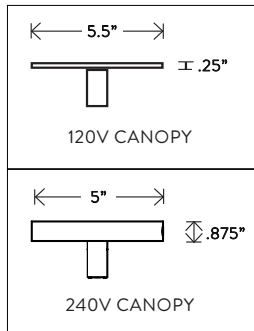

A P P A R A T U S

CLOUD[®]

19 ORB

DIMENSIONS: APPROX. Ø 28"

HEIGHT TO ORDER

INCLUDES UP TO 60"

MINIMUM HEIGHT: 24"

NOTE: ONLY OVERALL FIXTURE HEIGHT 41" AND ABOVE WILL INCLUDE A TOP STEM APPROXIMATE WEIGHT: 20 LBS

A P P A R A T U S

CLOUD[®]

37 ORB

DIMENSIONS: APPROX. Ø 40"

HEIGHT TO ORDER

INCLUDES UP TO 60"

MINIMUM HEIGHT: 32"

NOTE: ONLY OVERALL FIXTURE HEIGHT 41" AND ABOVE WILL INCLUDE A TOP STEM APPROXIMATE WEIGHT: 30 LBS

A P P A R A T U S

CLOUD[®] XL

37 ORB

DIMENSIONS: APPROX. Ø 50"

HEIGHT TO ORDER

INCLUDES UP TO 85"

MINIMUM HEIGHT: 36"

NOTE: ONLY OVERALL FIXTURE HEIGHT 58" AND ABOVE WILL INCLUDE A TOP STEM APPROXIMATE WEIGHT: 35 LBS